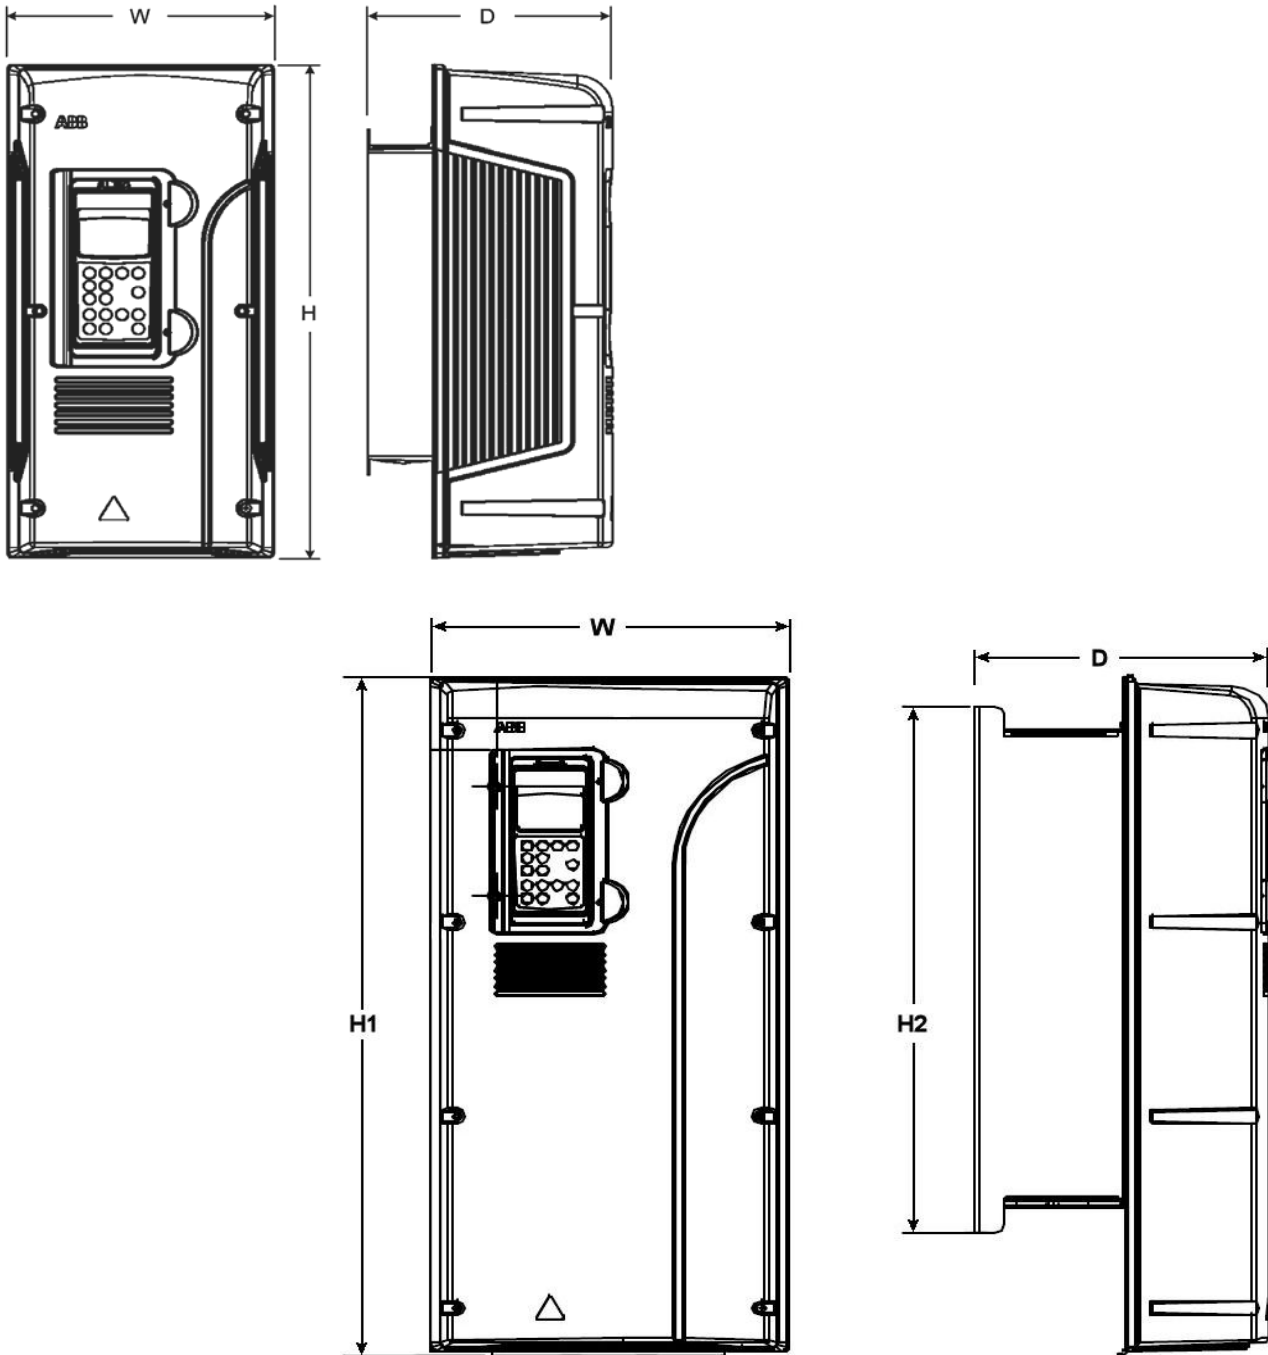

Dimensions: ACS800-U1, NEMA 12 Frame size R2 through R6

Dimensions - NEMA 12								
Frame	Imperial Units (in)&(lb)				Metric Units (mm)&(Kg)			
	Height	Width	Depth	Weight	Height	Width	Depth	Weight
R2	20.78	10.35	9.49	34	527.8	262.9	241	16
R3	20.78	10.35	10.74	41	527.8	262.9	272.8	18
R4	30.49	14.84	10.94	73	774.4	376.9	277.9	33
R5	30.49	14.84	12.14	112	774.4	376.9	308.4	51
R6	36.34	16.54	16.54	170	923	420.1	420.1	77

Drawing is not for engineering purposes. See hardware manual for specific dimensions.