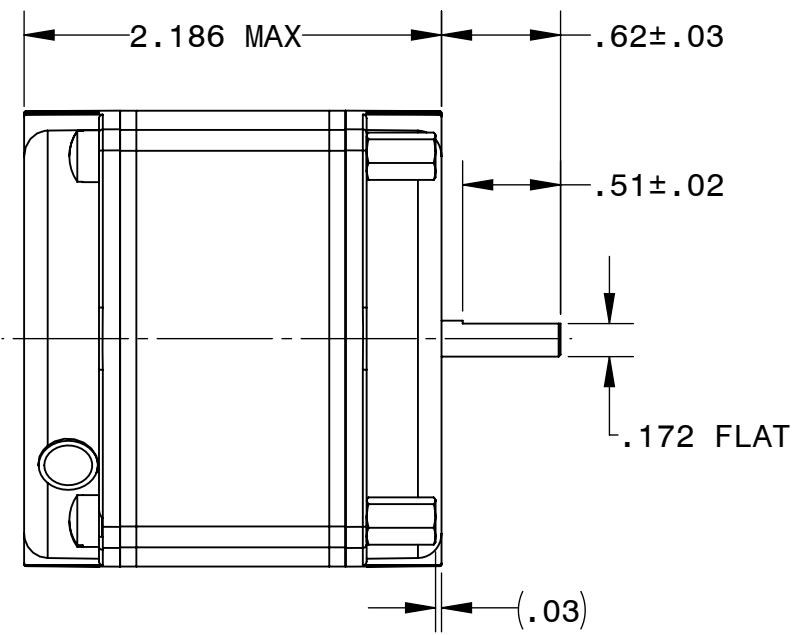

BODINE ELECTRIC COMPANY

PART NO./REV:	INFM0080	C
DESCRIPTION:	MOTOR KYC/CI-24	
SHEET:	1/1	UNLESS OTHERWISE SPECIFIED:
SCALE:	1:1	UNITS ARE IN INCHES [mm]
		TOLERANCES: .XX:±.01 .XXX:±.005
	B	ANGLES: X°:±3° X.X°:±0.5°

REPRESENTATIVE OF MODEL NUMBER(S):
0709 0710 0712 0714