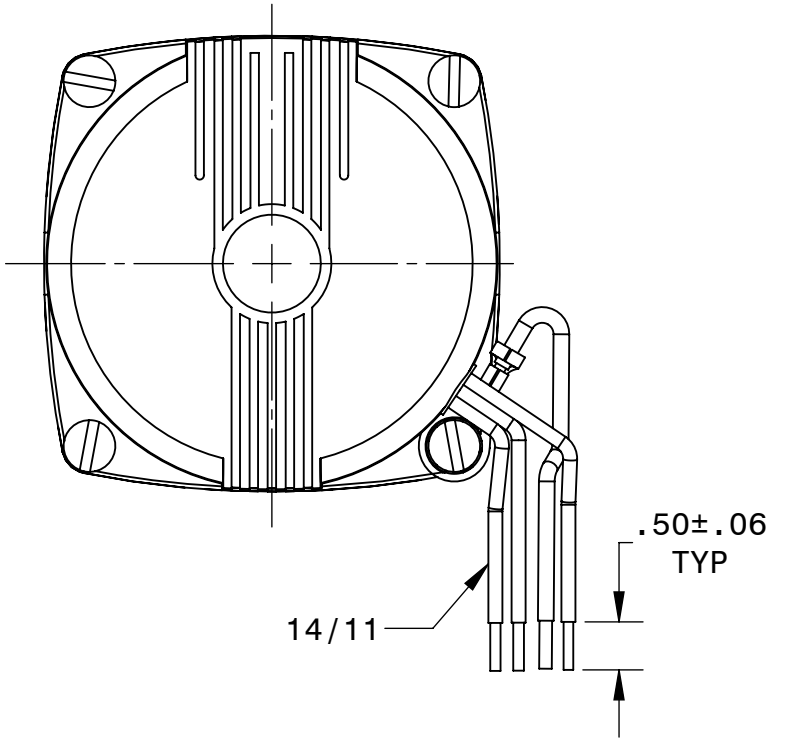

BODINE ELECTRIC COMPANY

PART NO./REV:	INFM0080	C
DESCRIPTION:	MOTOR KYC/CI-24	
SHEET:	1/1	UNLESS OTHERWISE SPECIFIED:
SCALE:	1:1	UNITS ARE IN INCHES [mm]
		TOLERANCES: .XX:±.01 .XXX:±.005
	B	ANGLES: X°:±3° X.X°:±0.5°

REPRESENTATIVE OF MODEL NUMBER(S):
0709 0710 0712 0714