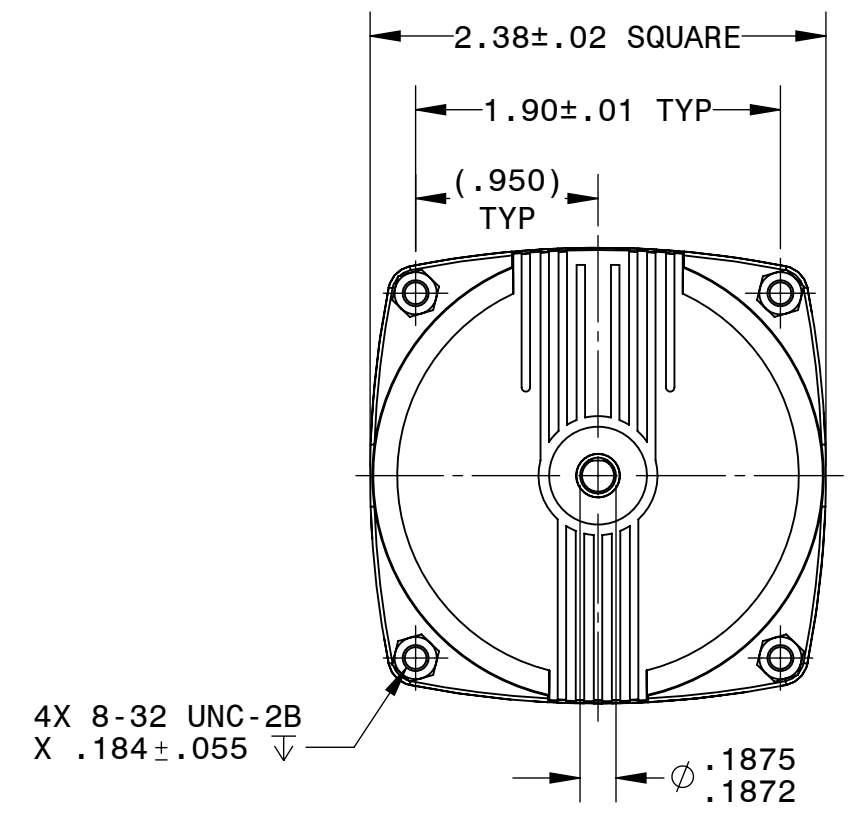

BODINE ELECTRIC COMPANY

PART NO./REV:	INFM0080	C
DESCRIPTION:	MOTOR KYC/CI-24	
SHEET:	1/1	UNLESS OTHERWISE SPECIFIED:
SCALE:	1:1	UNITS ARE IN INCHES [mm]
		TOLERANCES: .XX:±.01 .XXX:±.005
	B	ANGLES: X°:±3° X.X°:±0.5°

REPRESENTATIVE OF MODEL NUMBER(S):
0709 0710 0712 0714