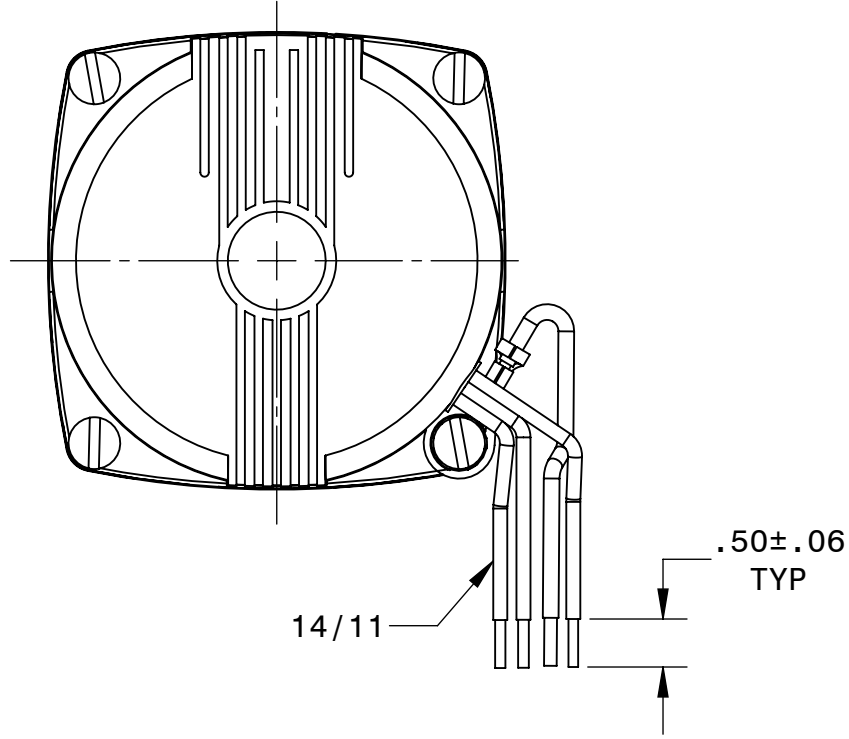

BODINE ELECTRIC COMPANY

PART NO./REV: INFM0082 B	
DESCRIPTION: GEARMOTOR KCI/YC-24T3/4	
SHEET: 1/1	UNLESS OTHERWISE SPECIFIED:
SCALE: 1:1	UNITS ARE IN INCHES [mm]
B	TOLERANCES: .XX:±.01 .XXX:±.005
	ANGLES: X°:±3° X.X°:±0.5°

REPRESENTATIVE OF MODEL NUMBER(S):
0732 0733 0750 0774 0775 0776