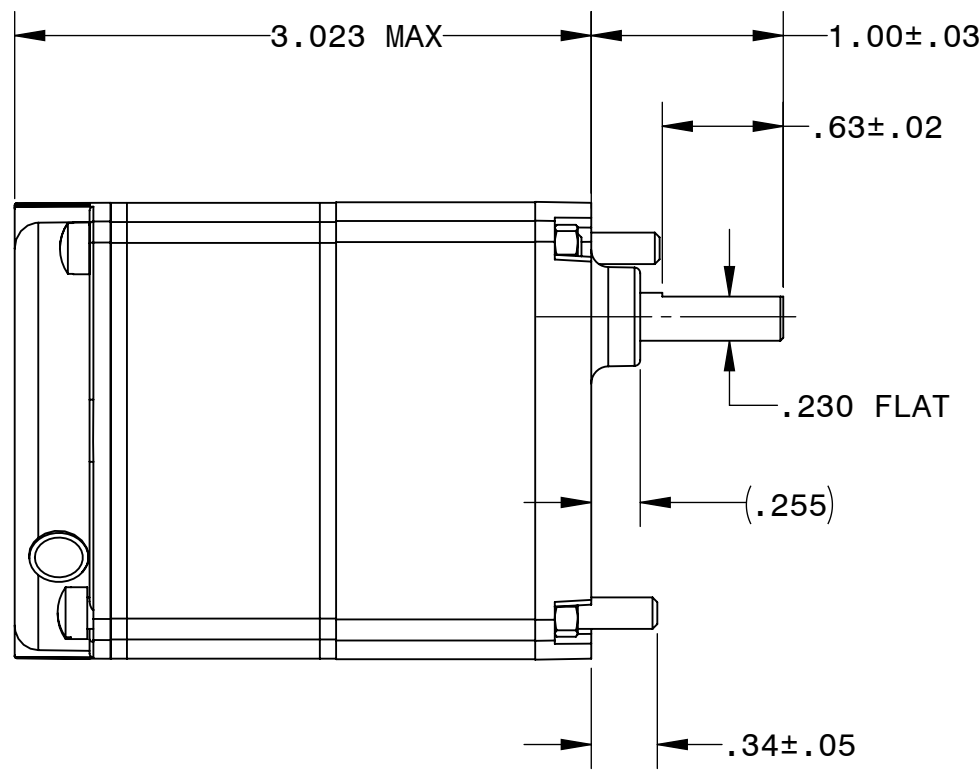

BODINE ELECTRIC COMPANY

PART NO./REV: INFM0082 B	
DESCRIPTION: GEARMOTOR KCI/YC-24T3/4	
SHEET: 1/1	UNLESS OTHERWISE SPECIFIED:
SCALE: 1:1	UNITS ARE IN INCHES [mm]
B	TOLERANCES: .XX:±.01 .XXX:±.005
	ANGLES: X°:±3° X.X°:±0.5°

REPRESENTATIVE OF MODEL NUMBER(S):
0732 0733 0750 0774 0775 0776