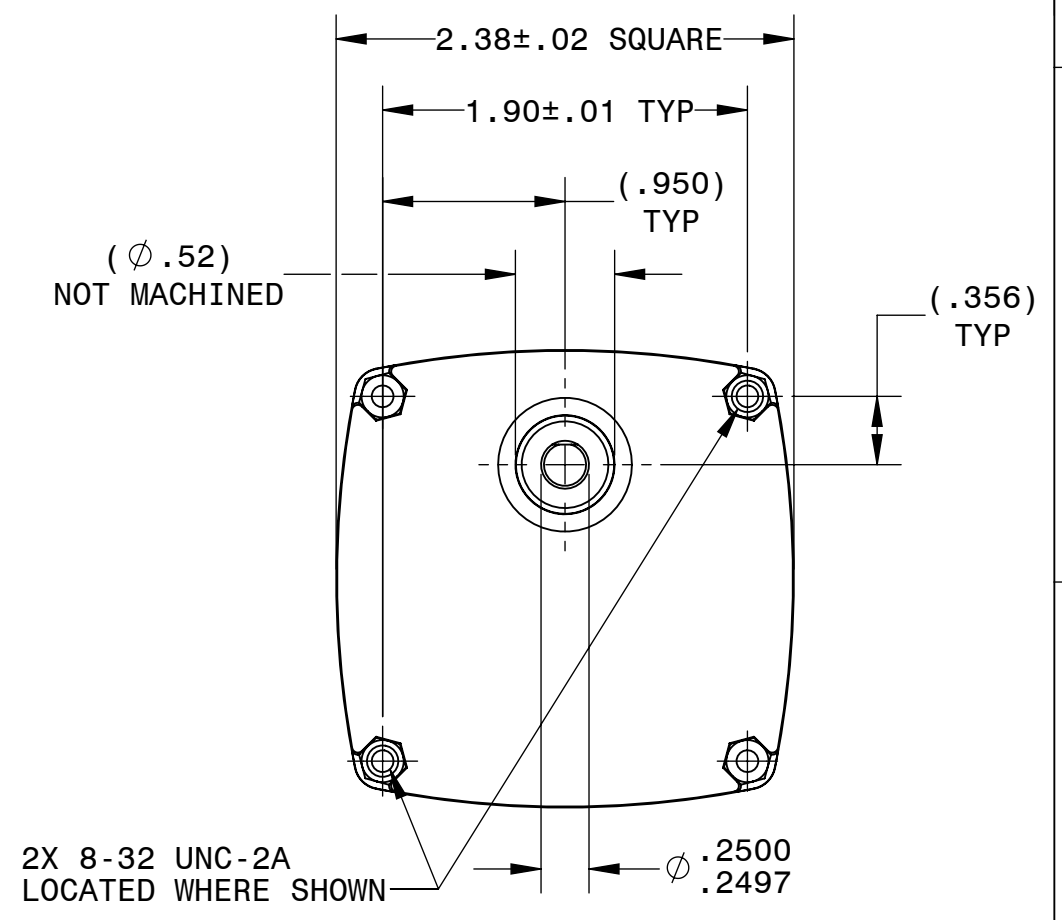

BODINE ELECTRIC COMPANY

PART NO./REV: INFM0082 B	
DESCRIPTION: GEARMOTOR KCI/YC-24T3/4	
SHEET: 1/1	UNLESS OTHERWISE SPECIFIED:
SCALE: 1:1	UNITS ARE IN INCHES [mm]
B	TOLERANCES: .XX:±.01 .XXX:±.005
	ANGLES: X°:±3° X.X°:±0.5°

REPRESENTATIVE OF MODEL NUMBER(S):
0732 0733 0750 0774 0775 0776