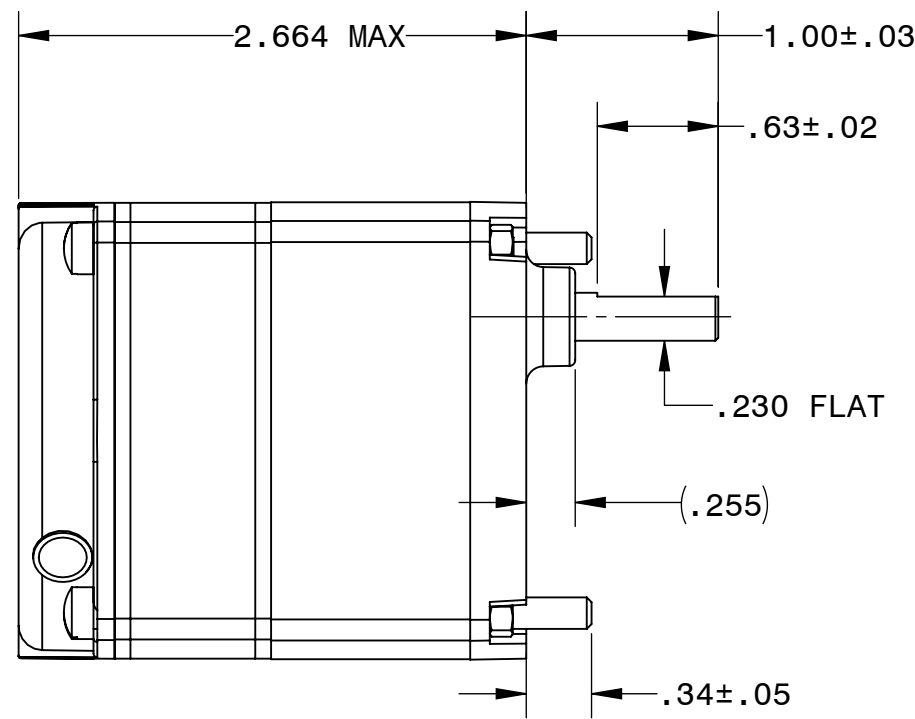

BODINE ELECTRIC COMPANY

PART NO./REV: INFM0083 B	
DESCRIPTION: GEARMOTOR KCI-23T4	
SHEET: 1/1	UNLESS OTHERWISE SPECIFIED:
SCALE: 1:1	UNITS ARE IN INCHES [mm]
B	TOLERANCES: .XX:±.01 .XXX:±.005
	ANGLES: X°:±3° X.X°:±0.5°

REPRESENTATIVE OF MODEL NUMBER(S):
0722 0741