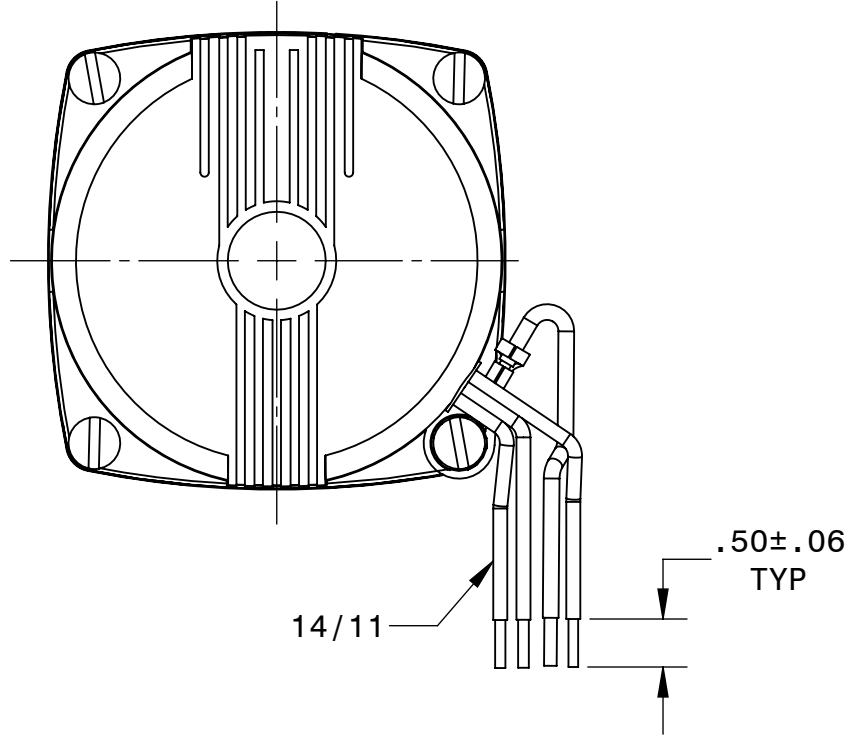

BODINE ELECTRIC COMPANY

PART NO./REV: INFM0083 B	
DESCRIPTION: GEARMOTOR KCI-23T4	
SHEET: 1/1	UNLESS OTHERWISE SPECIFIED:
SCALE: 1:1	UNITS ARE IN INCHES [mm]
B	TOLERANCES: .XX:±.01 .XXX:±.005
	ANGLES: X°:±3° X.X°:±0.5°

REPRESENTATIVE OF MODEL NUMBER(S):
0722 0741