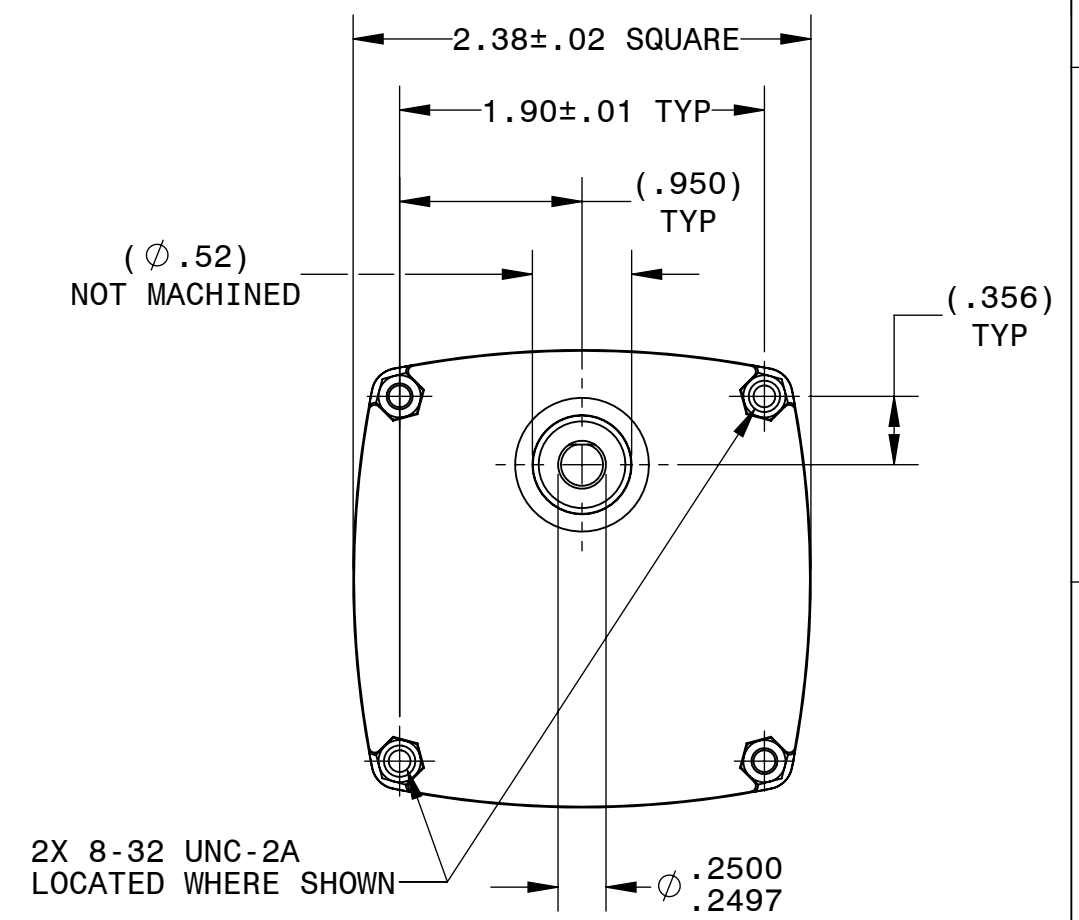

BODINE ELECTRIC COMPANY

PART NO./REV: INFM0083 B	
DESCRIPTION: GEARMOTOR KCI-23T4	
SHEET: 1/1	UNLESS OTHERWISE SPECIFIED:
SCALE: 1:1	UNITS ARE IN INCHES [mm]
B	TOLERANCES: .XX:±.01 .XXX:±.005
	ANGLES: X°:±3° X.X°:±0.5°

REPRESENTATIVE OF MODEL NUMBER(S):
0722 0741