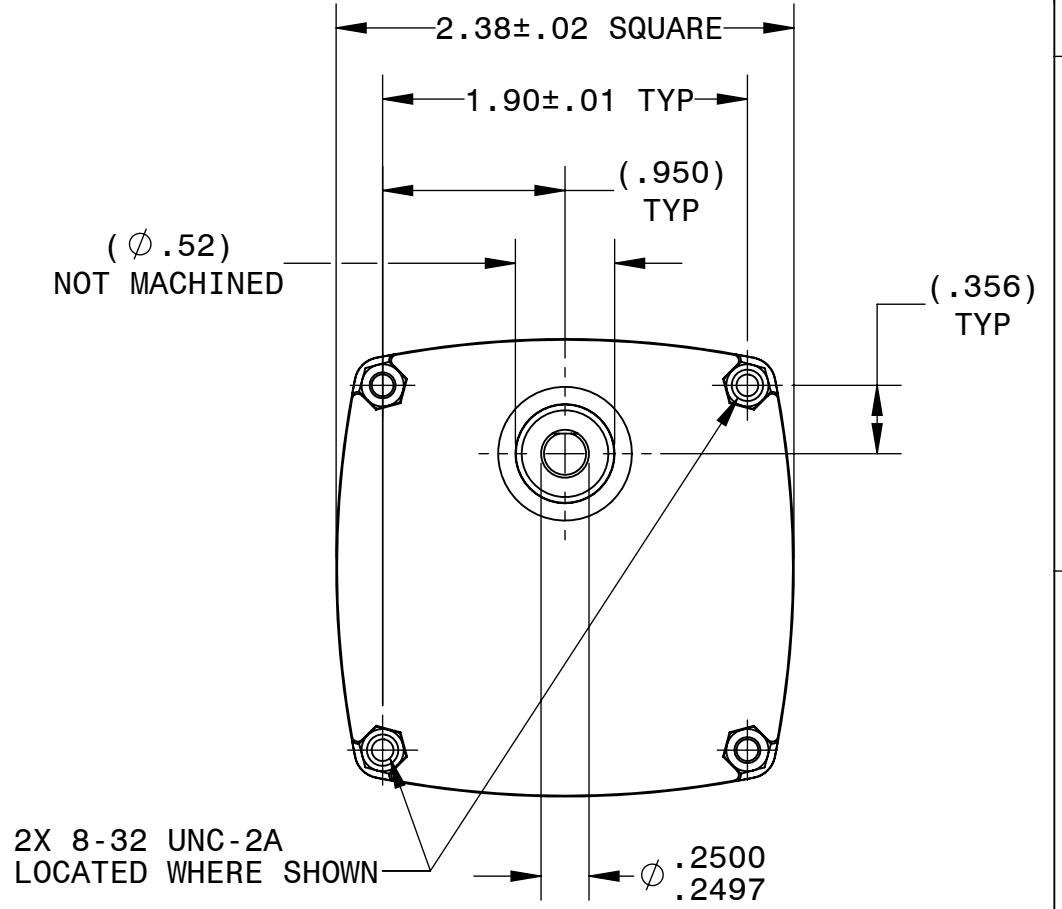

BODINE ELECTRIC COMPANY

PART NO./REV:	INFM0084	B
DESCRIPTION:	GEARMOTOR KCI/YC-22T4/5	
SHEET:	1/1	UNLESS OTHERWISE SPECIFIED:
SCALE:	1:1	UNITS ARE IN INCHES [mm]
		TOLERANCES: .XX:±.01 .XXX:±.005
	B	ANGLES: X°:±3° X.X°:±0.5°

REPRESENTATIVE OF MODEL NUMBER(S) :
 0723 0724 0726 0727 0743 0744 0746 0762 0765 7066 0767