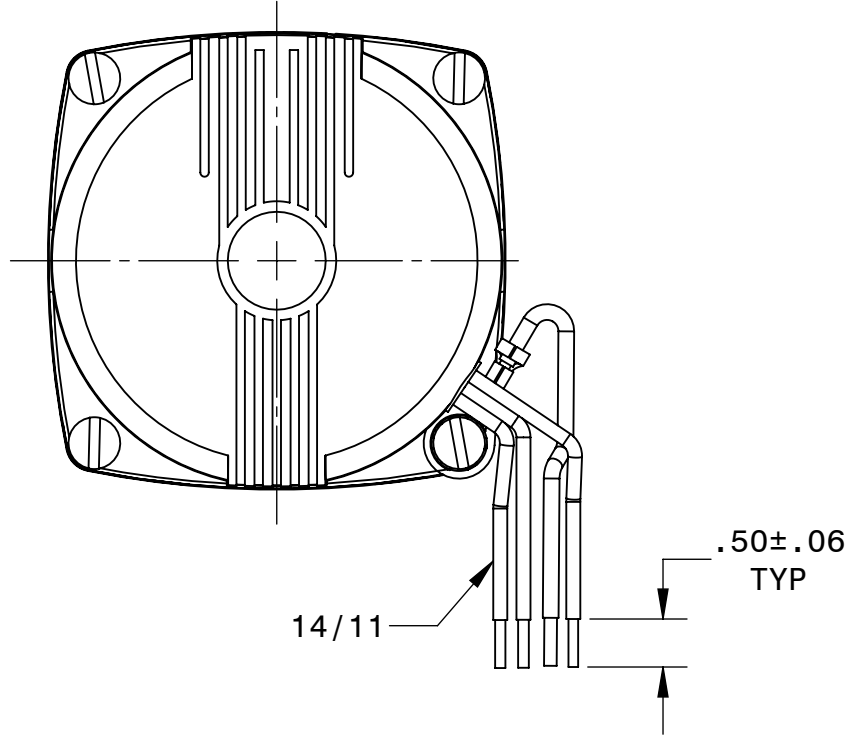

BODINE ELECTRIC COMPANY

PART NO./REV:	INFM0084	B
DESCRIPTION:	GEARMOTOR KCI/YC-22T4/5	
SHEET:	1/1	UNLESS OTHERWISE SPECIFIED:
SCALE:	1:1	UNITS ARE IN INCHES [mm]
		TOLERANCES: .XX:±.01 .XXX:±.005
	B	ANGLES: X°:±3° X.X°:±0.5°

REPRESENTATIVE OF MODEL NUMBER(S) :
 0723 0724 0726 0727 0743 0744 0746 0762 0765 7066 0767