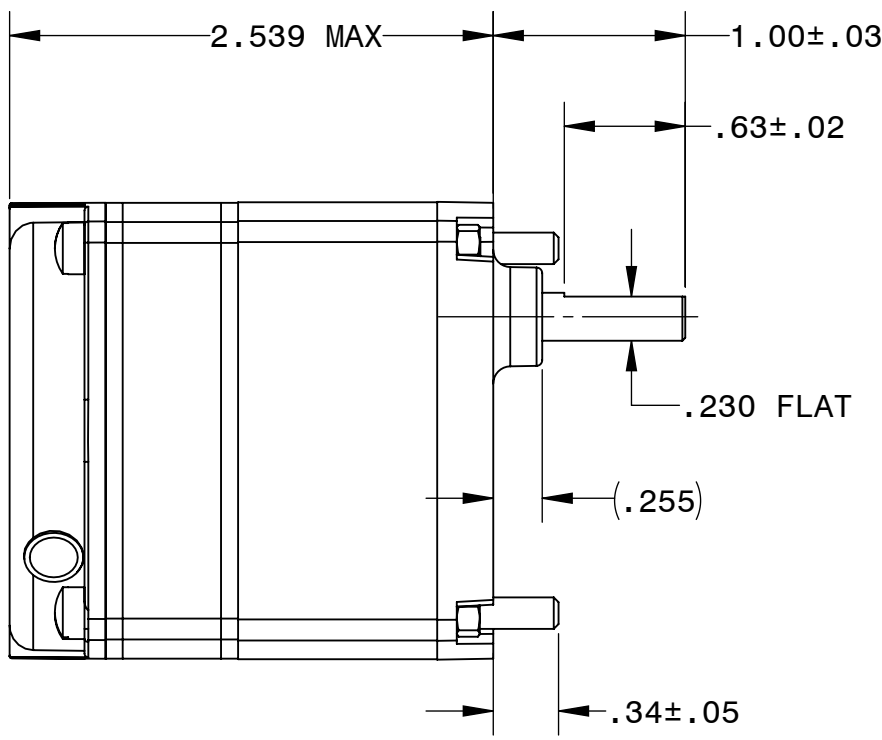

BODINE ELECTRIC COMPANY

PART NO./REV:	INFM0084	B
DESCRIPTION:	GEARMOTOR KCI/YC-22T4/5	
SHEET:	1/1	UNLESS OTHERWISE SPECIFIED:
SCALE:	1:1	UNITS ARE IN INCHES [mm]
		TOLERANCES: .XX:±.01 .XXX:±.005
	B	ANGLES: X°:±3° X.X°:±0.5°

REPRESENTATIVE OF MODEL NUMBER(S) :
 0723 0724 0726 0727 0743 0744 0746 0762 0765 7066 0767