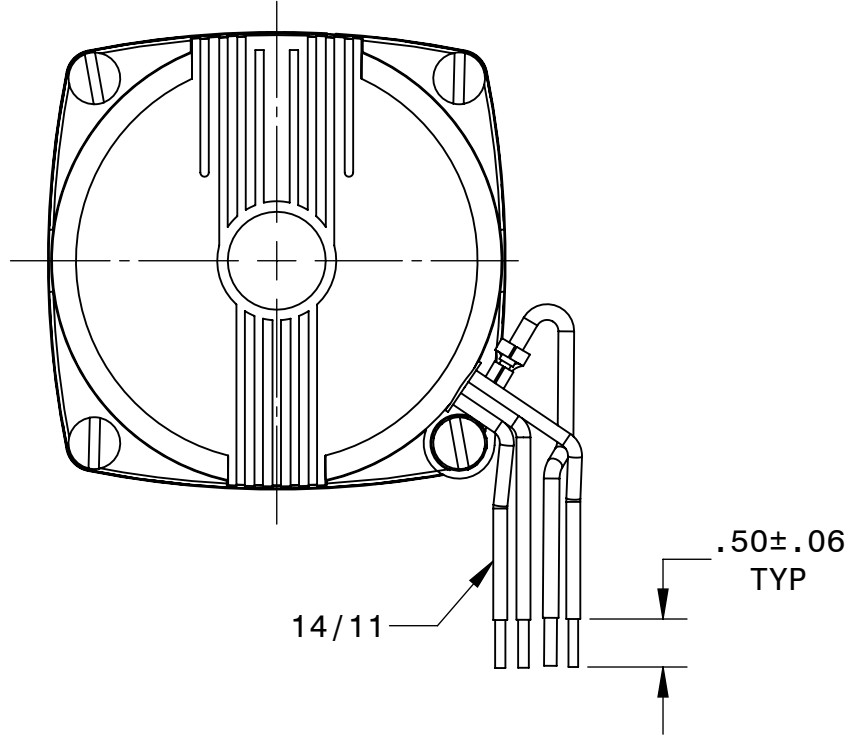

BODINE ELECTRIC COMPANY

PART NO./REV:	INFM0085	B
DESCRIPTION:	GEARMOTOR KCI-23A2	
SHEET:	1/1	UNLESS OTHERWISE SPECIFIED:
SCALE:	1:1	UNITS ARE IN INCHES [mm]
		TOLERANCES: .XX:±.01 .XXX:±.005
	B	ANGLES: X°:±3° X.X°:±0.5°

REPRESENTATIVE OF MODEL NUMBER(S):
0718 0719 0737