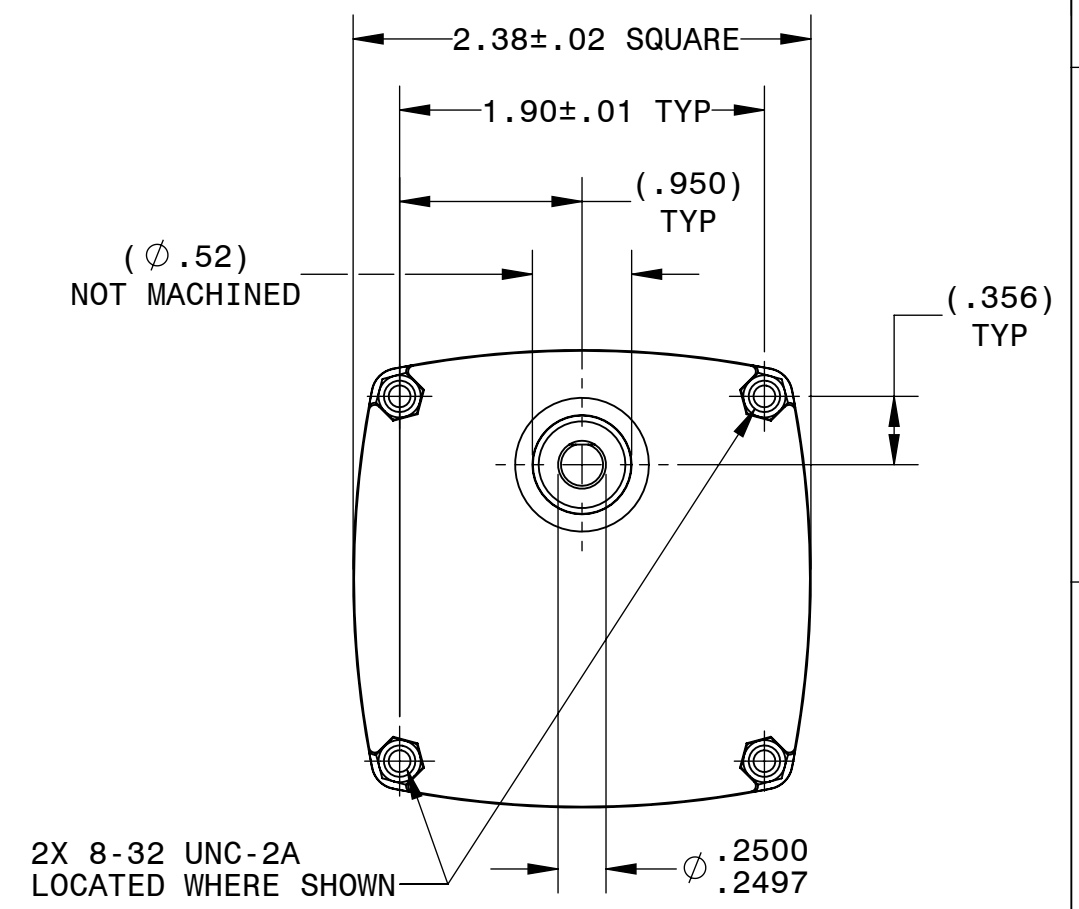

BODINE ELECTRIC COMPANY

PART NO./REV:	INFM0085	B
DESCRIPTION:	GEARMOTOR KCI-23A2	
SHEET:	1/1	UNLESS OTHERWISE SPECIFIED:
SCALE:	1:1	UNITS ARE IN INCHES [mm]
		TOLERANCES: .XX:±.01 .XXX:±.005
	B	ANGLES: X°:±3° X.X°:±0.5°

REPRESENTATIVE OF MODEL NUMBER(S):
0718 0719 0737