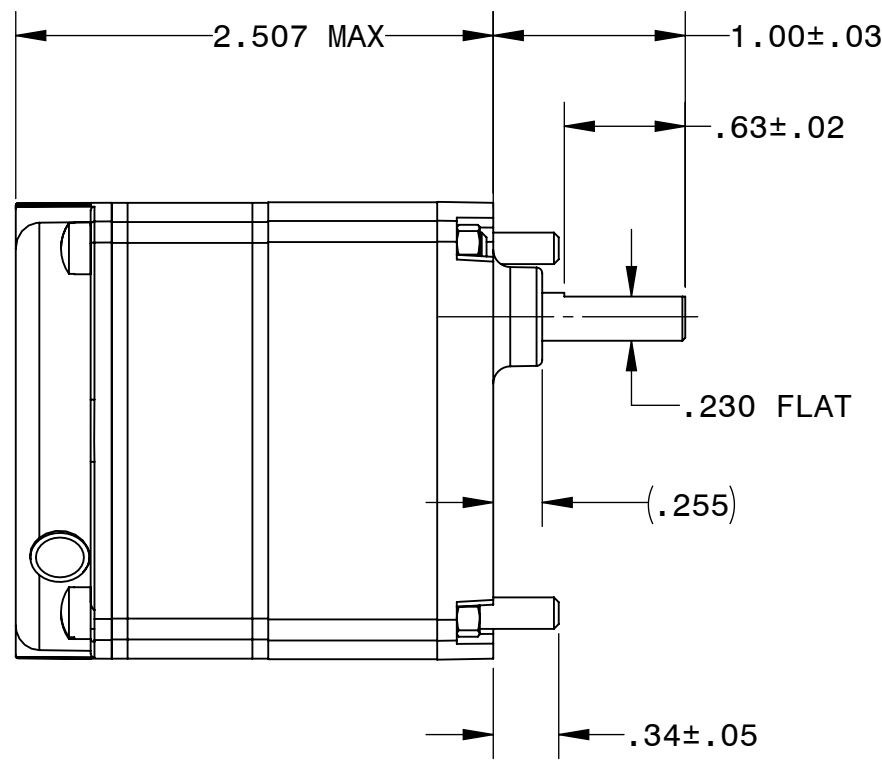

BODINE ELECTRIC COMPANY

PART NO./REV:	INFM0085	B
DESCRIPTION:	GEARMOTOR KCI-23A2	
SHEET:	1/1	UNLESS OTHERWISE SPECIFIED:
SCALE:	1:1	UNITS ARE IN INCHES [mm]
		TOLERANCES: .XX:±.01 .XXX:±.005
	B	ANGLES: X°:±3° X.X°:±0.5°

REPRESENTATIVE OF MODEL NUMBER(S):
0718 0719 0737