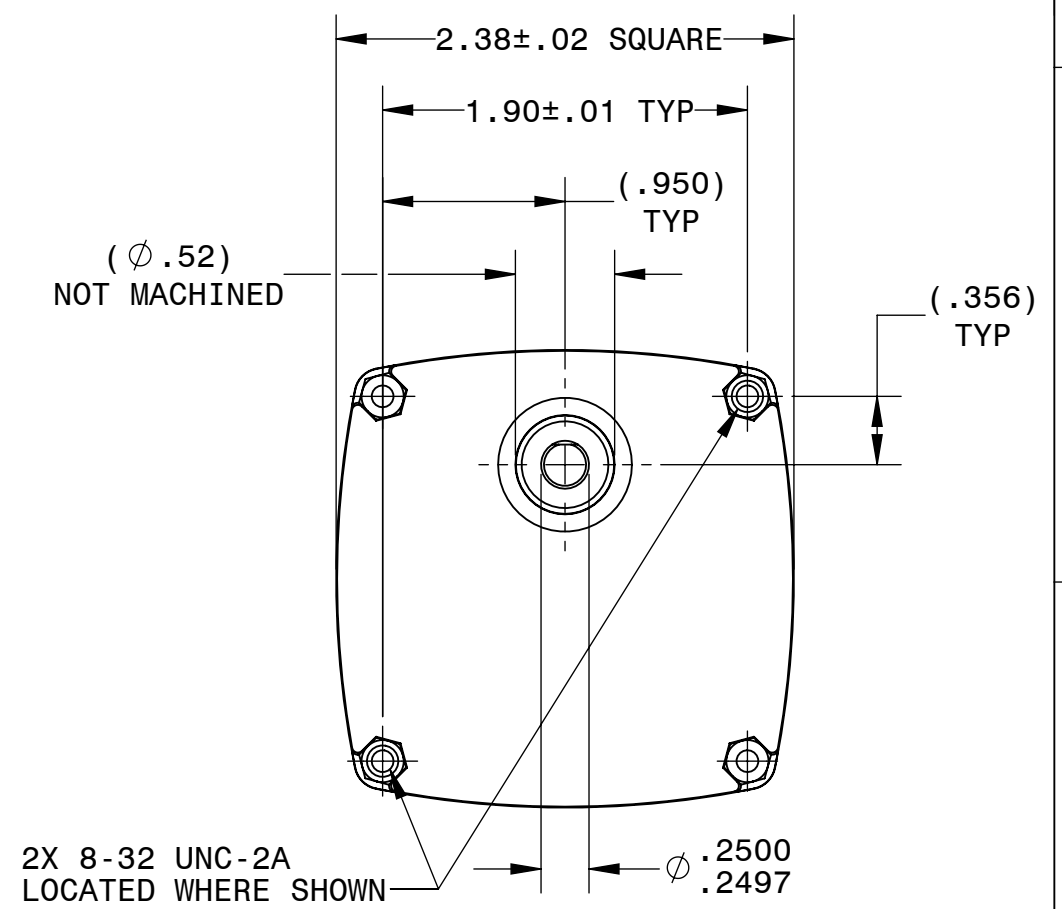

BODINE ELECTRIC COMPANY

PART NO./REV: INFM0086 B	
DESCRIPTION: GEARMOTOR KCI/YC-24A2	
SHEET: 1/1	UNLESS OTHERWISE SPECIFIED:
SCALE: 1:1	UNITS ARE IN INCHES [mm]
B	TOLERANCES: .XX:±.01 .XXX:±.005
	ANGLES: X°:±3° X.X°:±0.5°

REPRESENTATIVE OF MODEL NUMBER(S):
0728 0729 0730 0731 0747 0748 0749 0771 0772