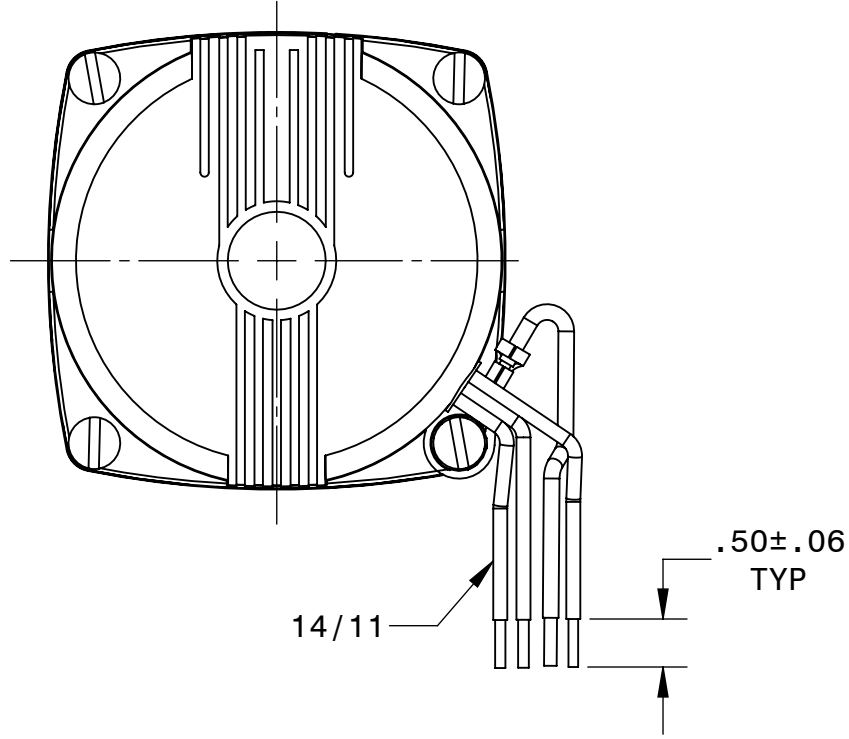

BODINE ELECTRIC COMPANY

PART NO./REV: INFM0086 B	
DESCRIPTION: GEARMOTOR KCI/YC-24A2	
SHEET: 1/1	UNLESS OTHERWISE SPECIFIED:
SCALE: 1:1	UNITS ARE IN INCHES [mm]
B	TOLERANCES: .XX:±.01 .XXX:±.005
	ANGLES: X°:±3° X.X°:±0.5°

REPRESENTATIVE OF MODEL NUMBER(S):
0728 0729 0730 0731 0747 0748 0749 0771 0772