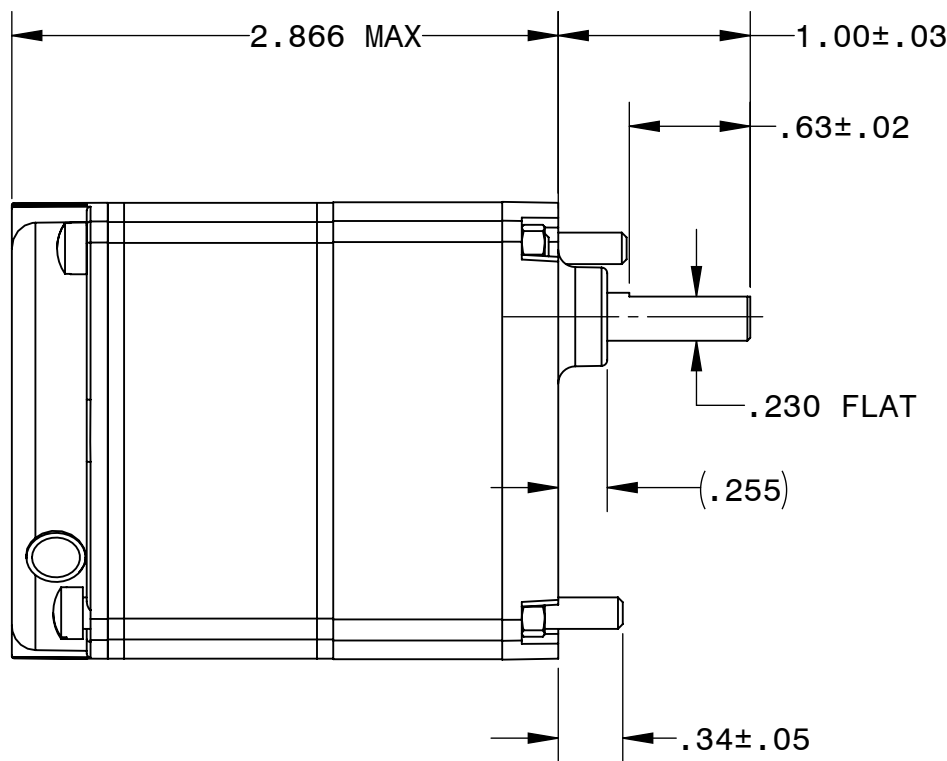

BODINE ELECTRIC COMPANY

PART NO./REV: INFM0086 B	
DESCRIPTION: GEARMOTOR KCI/YC-24A2	
SHEET: 1/1	UNLESS OTHERWISE SPECIFIED:
SCALE: 1:1	UNITS ARE IN INCHES [mm]
B	TOLERANCES: .XX:±.01 .XXX:±.005
	ANGLES: X°:±3° X.X°:±0.5°

REPRESENTATIVE OF MODEL NUMBER(S):
0728 0729 0730 0731 0747 0748 0749 0771 0772