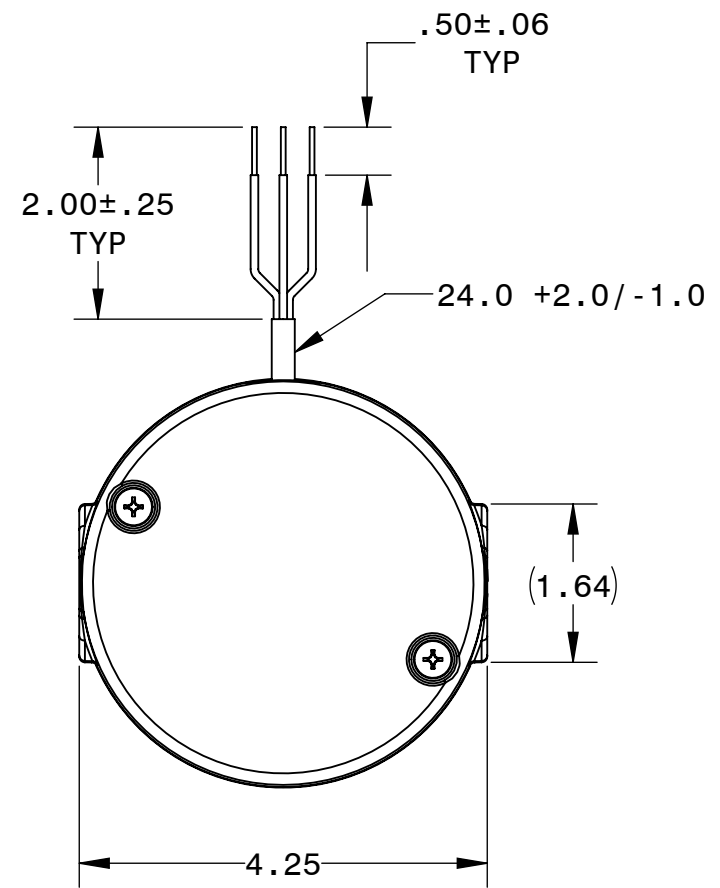

BODINE ELECTRIC COMPANY

PART NO./REV:	INFM0145	B
DESCRIPTION:	MOTOR 42A5BEPM NEMA 42CZ	
SHEET:	UNLESS OTHERWISE SPECIFIED:	
Sheet1	UNITS ARE IN INCHES [mm]	
SCALE:	TOLERANCES: .XX:±.01 .XXX:±.005	
1:2	ANGLES: X°:±3° X.X°:±0.5°	
B		

[4] 1/4-20 UNC-2B
 √.31 MIN
 ON Ø3.75 B.C.

REPRESENTATIVE OF MODEL NUMBER(S):
 4031 4601