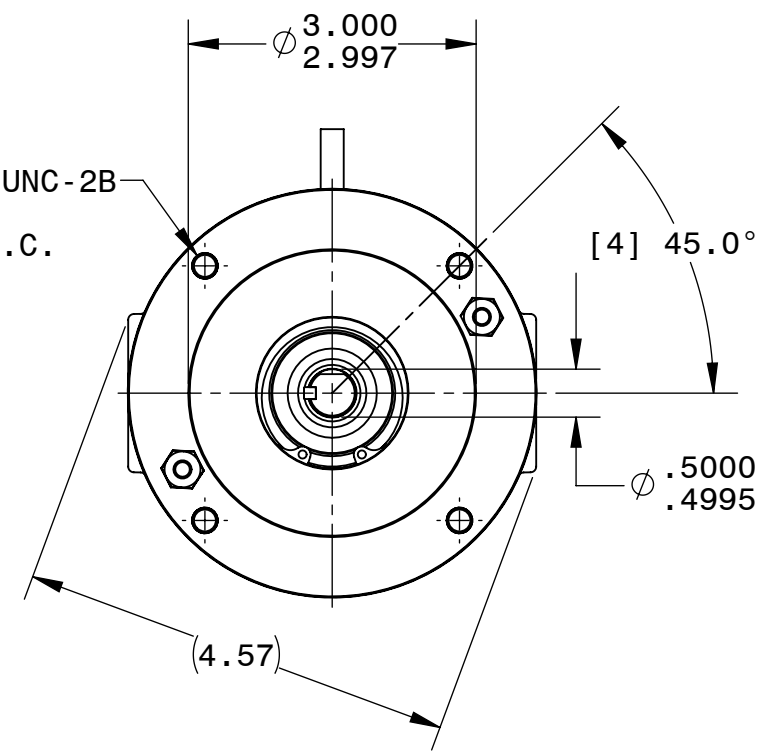

BODINE ELECTRIC COMPANY

PART NO./REV:	INFM0145	B
DESCRIPTION:	MOTOR 42A5BEPM NEMA 42CZ	
SHEET:	UNLESS OTHERWISE SPECIFIED:	
Sheet1	UNITS ARE IN INCHES [mm]	
SCALE:	TOLERANCES: .XX:±.01 .XXX:±.005	
1:2	ANGLES: X°:±3° X.X°:±0.5°	
B		

[4] 1/4-20 UNC-2B
 √.31 MIN
 ON Ø3.75 B.C.

REPRESENTATIVE OF MODEL NUMBER(S):
 4031 4601