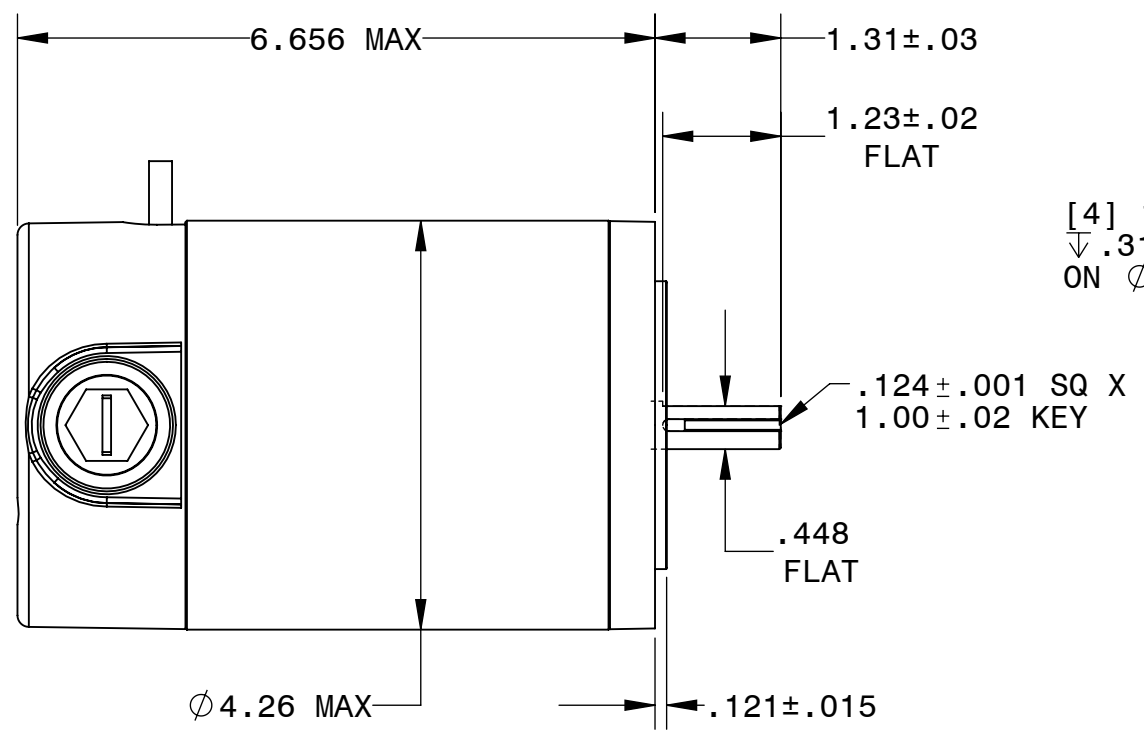

BODINE ELECTRIC COMPANY

PART NO./REV:	INFM0145	B
DESCRIPTION:	MOTOR 42A5BEPM NEMA 42CZ	
SHEET:	UNLESS OTHERWISE SPECIFIED:	
Sheet1	UNITS ARE IN INCHES [mm]	
SCALE:	TOLERANCES: .XX:±.01 .XXX:±.005	
1:2	ANGLES: X°:±3° X.X°:±0.5°	
B		

[4] 1/4-20 UNC-2B
 √.31 MIN
 ON Ø3.75 B.C.

REPRESENTATIVE OF MODEL NUMBER(S):
 4031 4601