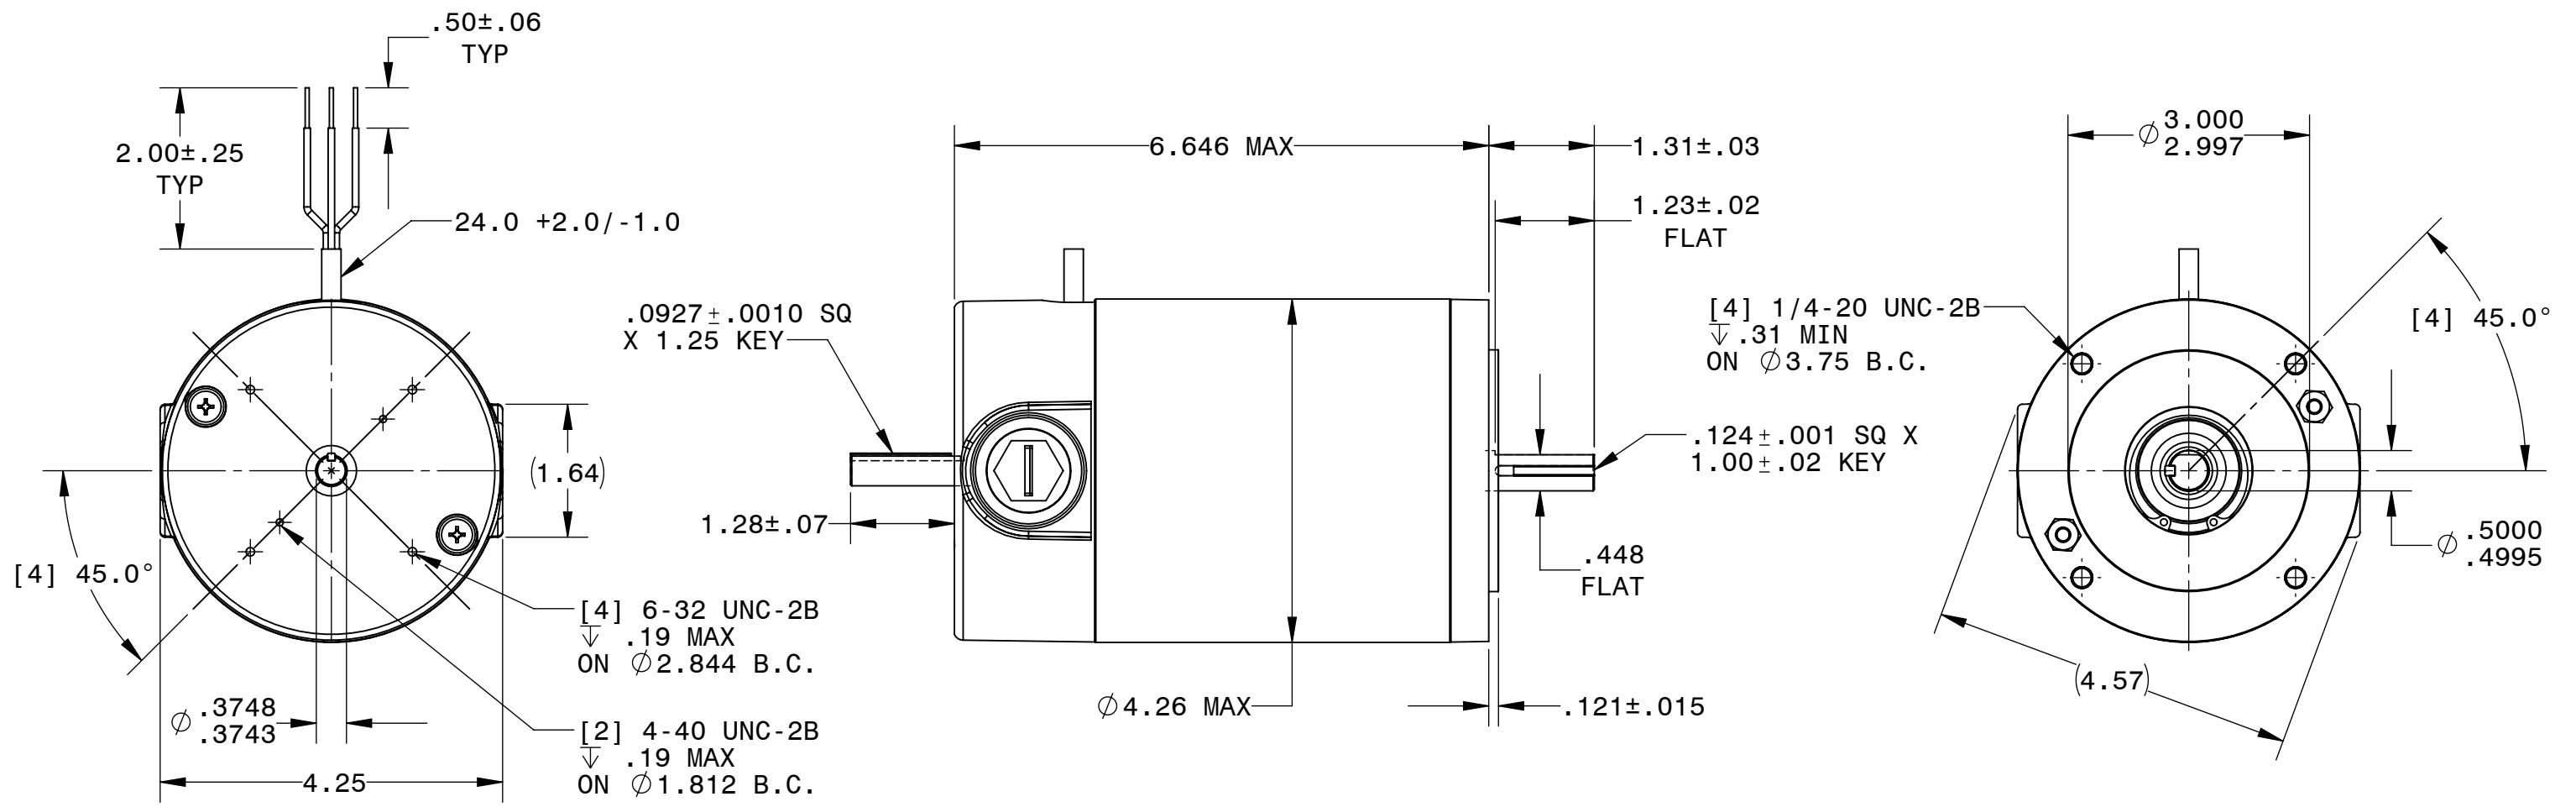

BODINE ELECTRIC COMPANY

PART NO./REV:	INFM0147	B
DESCRIPTION:	MOTOR 42A5FEPM NEMA 42CZ	
SHEET:	UNLESS OTHERWISE SPECIFIED:	
Sheet1	UNITS ARE IN INCHES [mm]	
SCALE:	1:2	
	TOLERANCES: .XX:±.01 .XXX:±.005	
B	ANGLES: X°:±3° X.X°:±0.5°	

REPRESENTATIVE OF MODEL NUMBER(S):
4430 4800