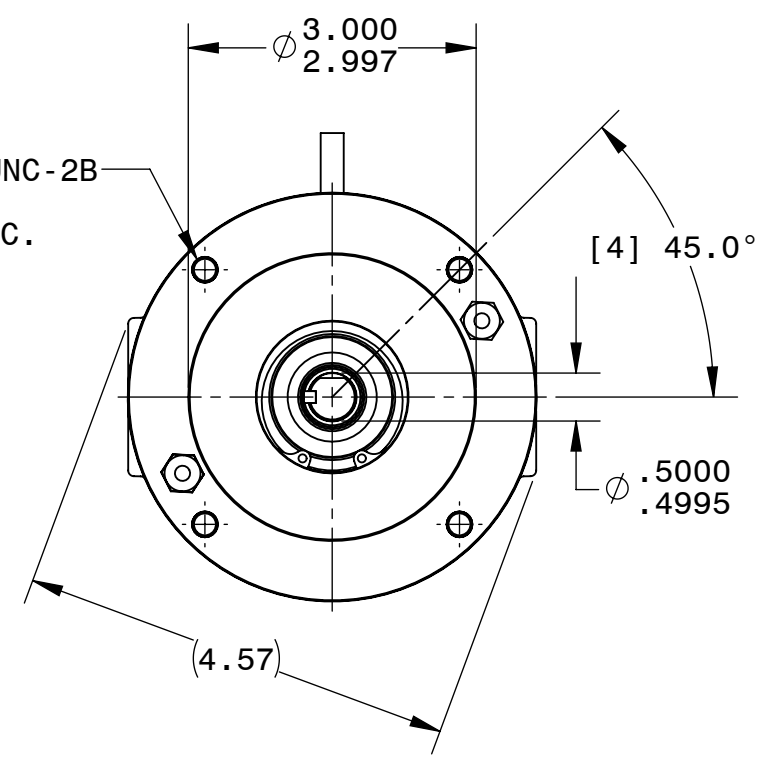

BODINE ELECTRIC COMPANY

PART NO./REV:	INFM0149	B
DESCRIPTION:	MOTOR 42A7BEPM NEMA 42CZ	
SHEET:	Sheet1	
SCALE:	1:2	
B	UNLESS OTHERWISE SPECIFIED: UNITS ARE IN INCHES [mm] TOLERANCES: .XX:±.01 .XXX:±.005 ANGLES: X°:±3° X.X°:±0.5°	

[4] 1/4-20 UNC-2B
↓.31 MIN
ON Ø3.75 B.C.

REPRESENTATIVE OF MODEL NUMBER(S) :
4033 4603