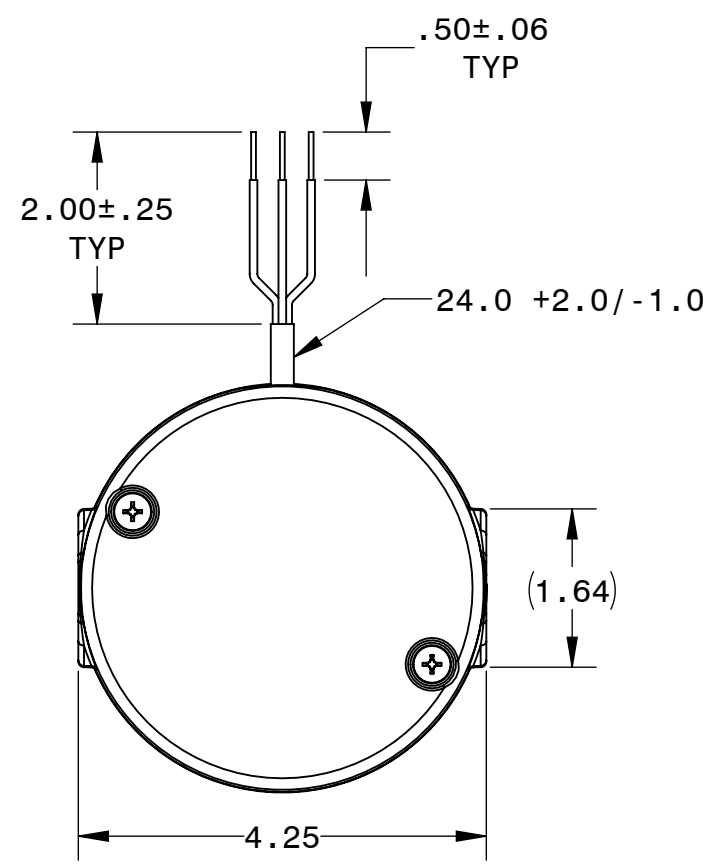

BODINE ELECTRIC COMPANY

PART NO./REV:	INFM0149	B
DESCRIPTION:	MOTOR 42A7BEPM NEMA 42CZ	
SHEET:	Sheet1	
SCALE:	1:2	
B	UNLESS OTHERWISE SPECIFIED: UNITS ARE IN INCHES [mm] TOLERANCES: .XX:±.01 .XXX:±.005 ANGLES: X°:±3° X.X°:±0.5°	

[4] 1/4-20 UNC-2B
↓.31 MIN
ON Ø3.75 B.C.

REPRESENTATIVE OF MODEL NUMBER(S) :
4033 4603