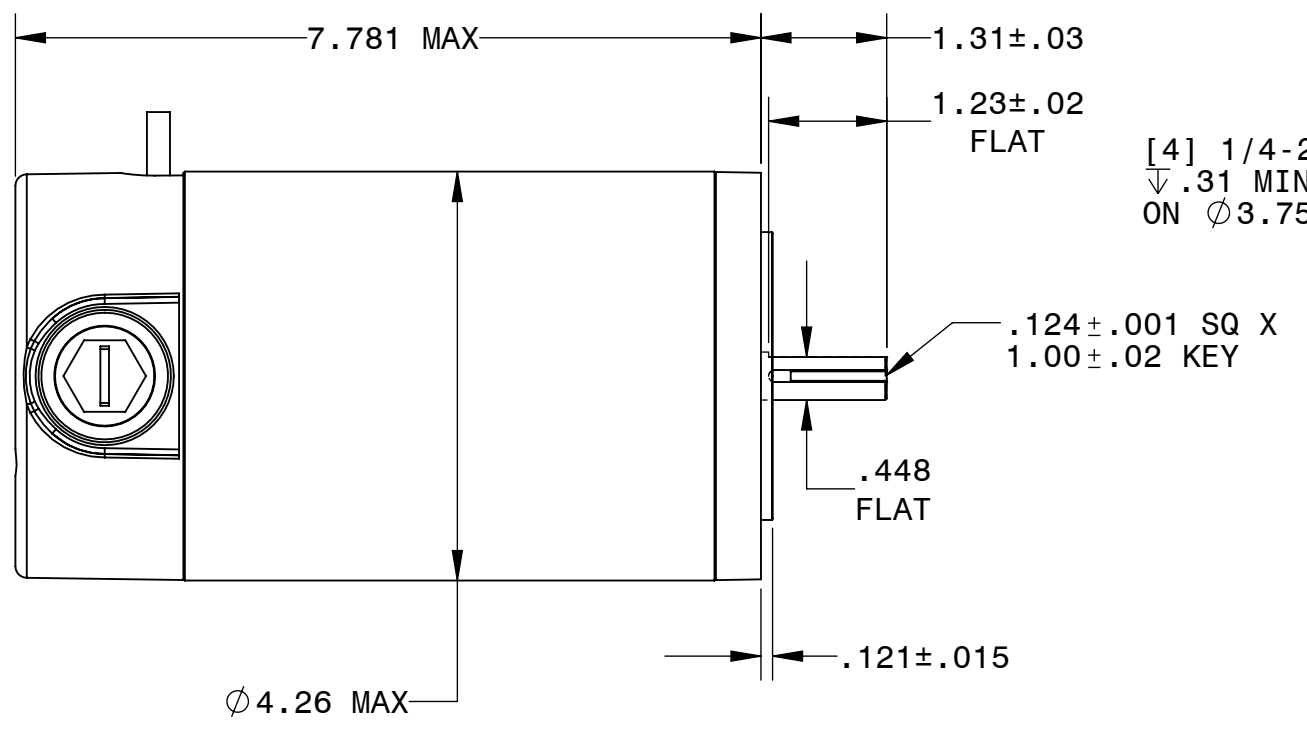

BODINE ELECTRIC COMPANY

PART NO./REV:	INFM0149	B
DESCRIPTION:	MOTOR 42A7BEPM NEMA 42CZ	
SHEET:	Sheet1	
SCALE:	1:2	
B	UNLESS OTHERWISE SPECIFIED: UNITS ARE IN INCHES [mm] TOLERANCES: .XX:±.01 .XXX:±.005 ANGLES: X°:±3° X.X°:±0.5°	

[4] 1/4-20 UNC-2B
↓.31 MIN
ON Ø3.75 B.C.

REPRESENTATIVE OF MODEL NUMBER(S) :
4033 4603