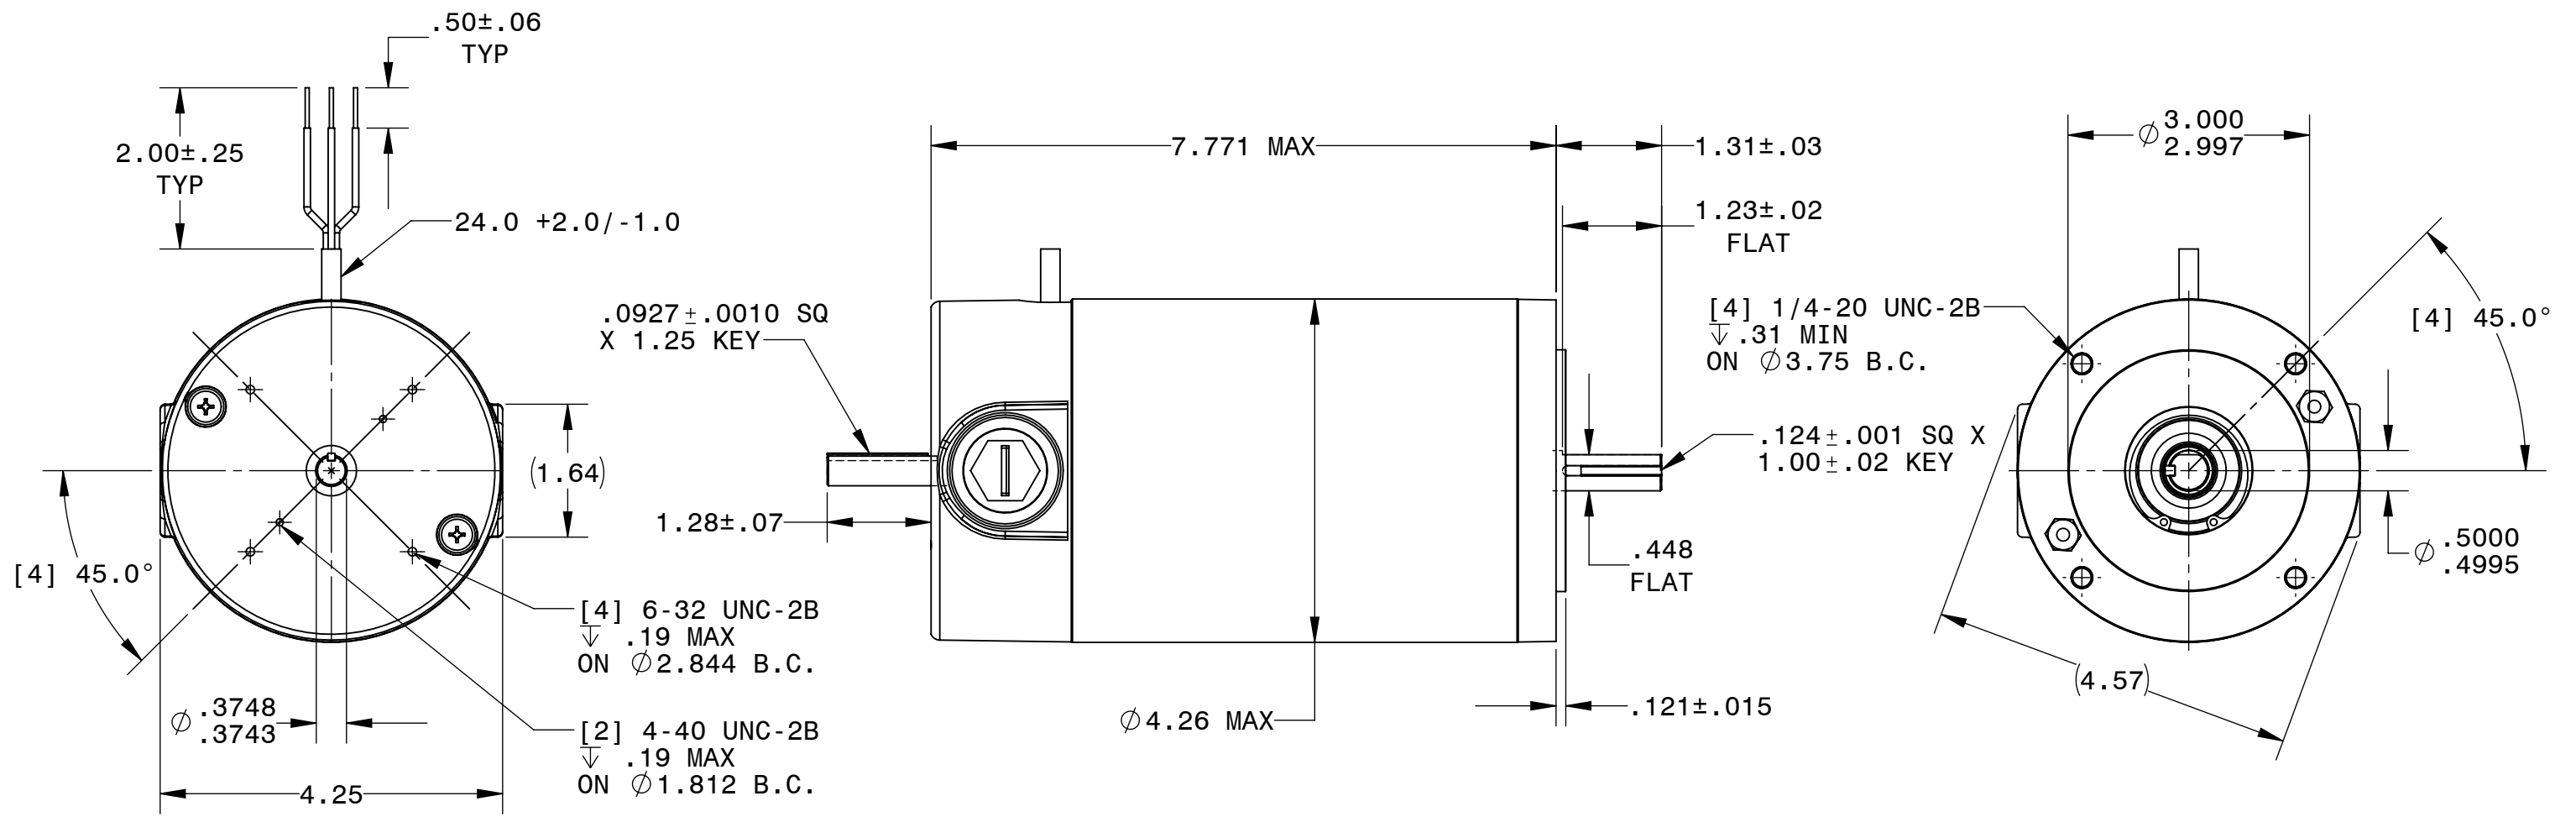

BODINE ELECTRIC COMPANY

PART NO./REV:	INFM0151	B
DESCRIPTION:	MOTOR 42A7FEPM NEMA 42CZ	
SHEET:	UNLESS OTHERWISE SPECIFIED:	
Sheet1	UNITS ARE IN INCHES [mm]	
SCALE:	TOLERANCES: .XX:±.01 .XXX:±.005	
1:2	ANGLES: X°:±3° X.X°:±0.5°	
B		

REPRESENTATIVE OF MODEL NUMBER(S):
4432 4802