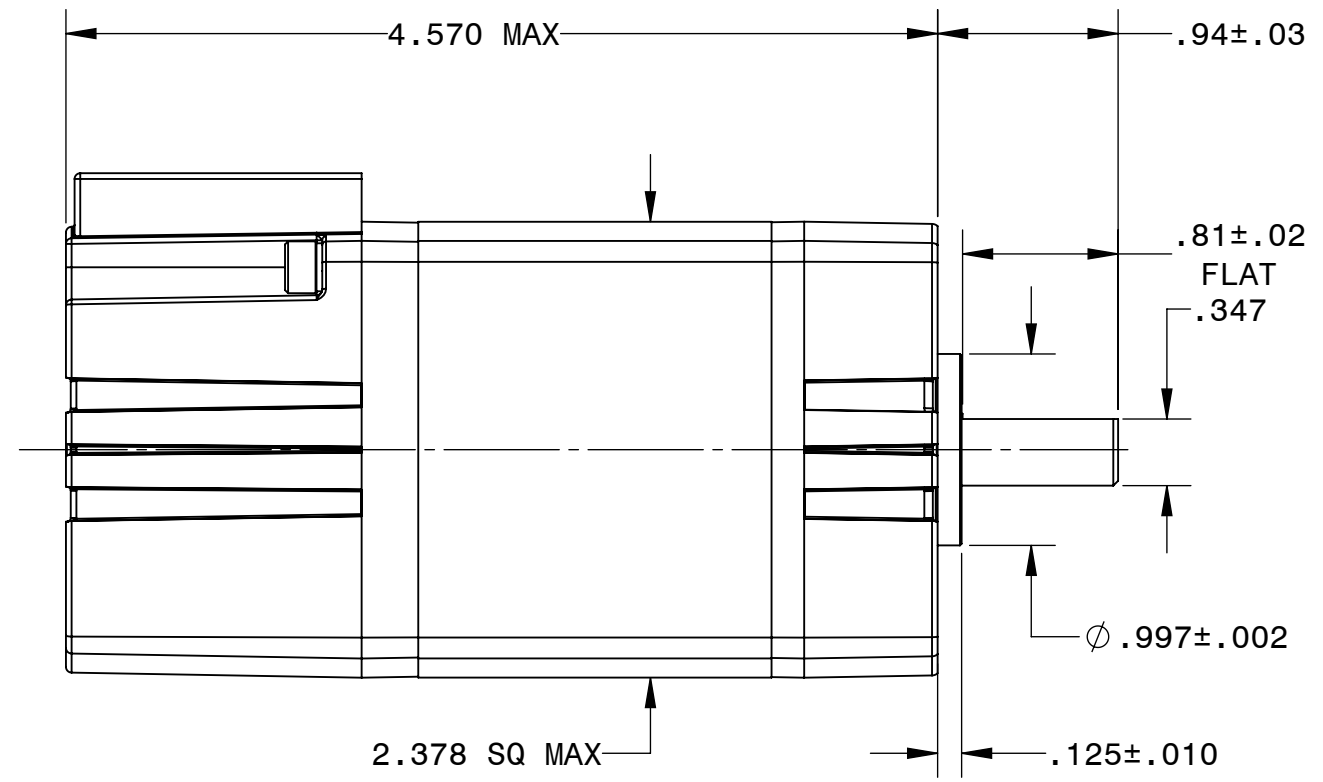

BODINE ELECTRIC COMPANY

PART NO./REV:	INFM0238	B
DESCRIPTION:	MOTOR 22B4BEBL	
SHEET:	1/1	UNLESS OTHERWISE SPECIFIED:
SCALE:	1:1	UNITS ARE IN INCHES [mm]
		TOLERANCES: .XX:±.01 .XXX:±.005
	<b>B</b>	ANGLES: X°:±3° X.X°:±0.5°

REPRESENTATIVE OF MODEL NUMBER(S):  
3304 3314