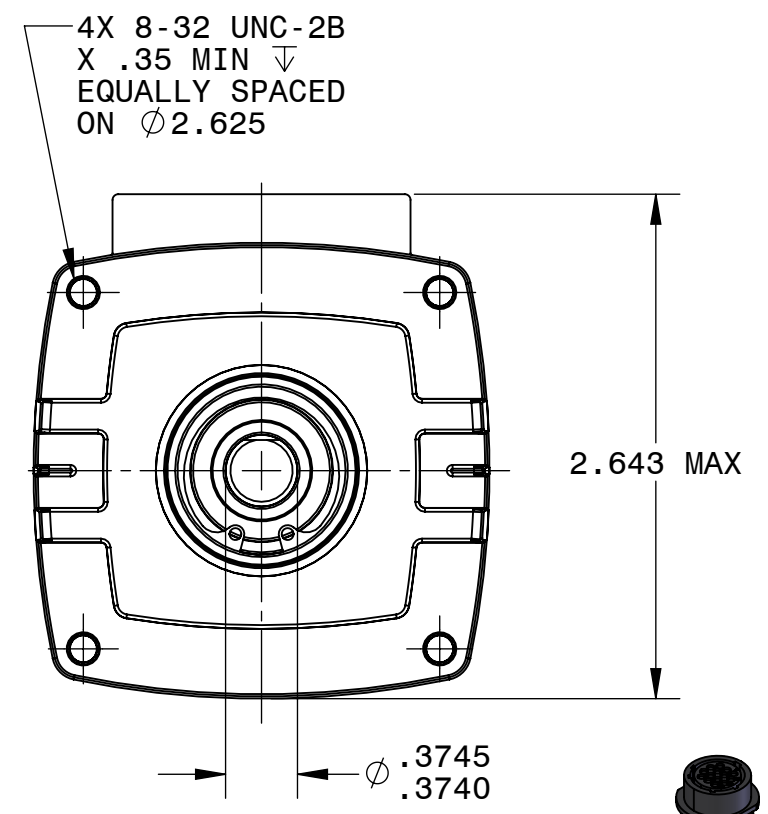

BODINE ELECTRIC COMPANY

PART NO./REV:	INFM0238	B
DESCRIPTION:	MOTOR 22B4BEBL	
SHEET:	1/1	UNLESS OTHERWISE SPECIFIED:
SCALE:	1:1	UNITS ARE IN INCHES [mm]
		TOLERANCES: .XX:±.01 .XXX:±.005
	<b>B</b>	ANGLES: X°:±3° X.X°:±0.5°

REPRESENTATIVE OF MODEL NUMBER(S):  
3304 3314