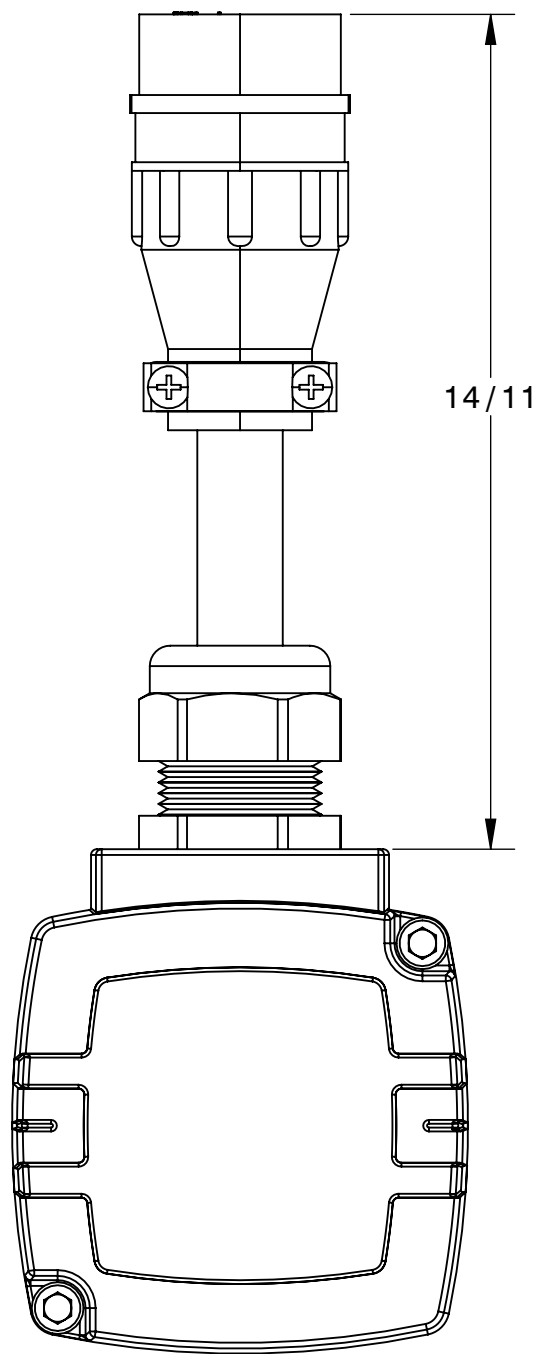

BODINE ELECTRIC COMPANY

PART NO./REV:	INFM0238	B
DESCRIPTION:	MOTOR 22B4BEBL	
SHEET:	1/1	UNLESS OTHERWISE SPECIFIED:
SCALE:	1:1	UNITS ARE IN INCHES [mm]
		TOLERANCES: .XX:±.01 .XXX:±.005
	<b>B</b>	ANGLES: X°:±3° X.X°:±0.5°

REPRESENTATIVE OF MODEL NUMBER(S):  
3304 3314