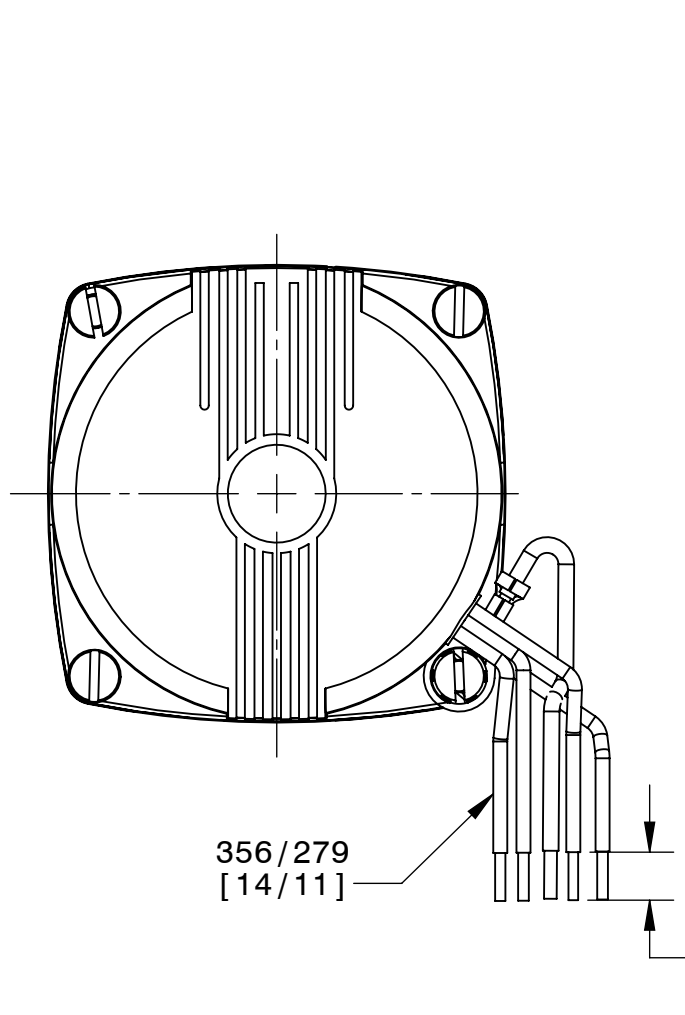

BODINE ELECTRIC COMPANY

PART NO./REV: INFM0295 B	
DESCRIPTION: GEARMOTOR KCI-26T4 METRIC	
SHEET: 1/1	UNLESS OTHERWISE SPECIFIED:
SCALE: 1:1	UNITS ARE IN mm [INCHES]
ANGLES: X°:±3° X.X°:±0.5°	
B	

REPRESENTATIVE OF MODEL NUMBER(S):
1757