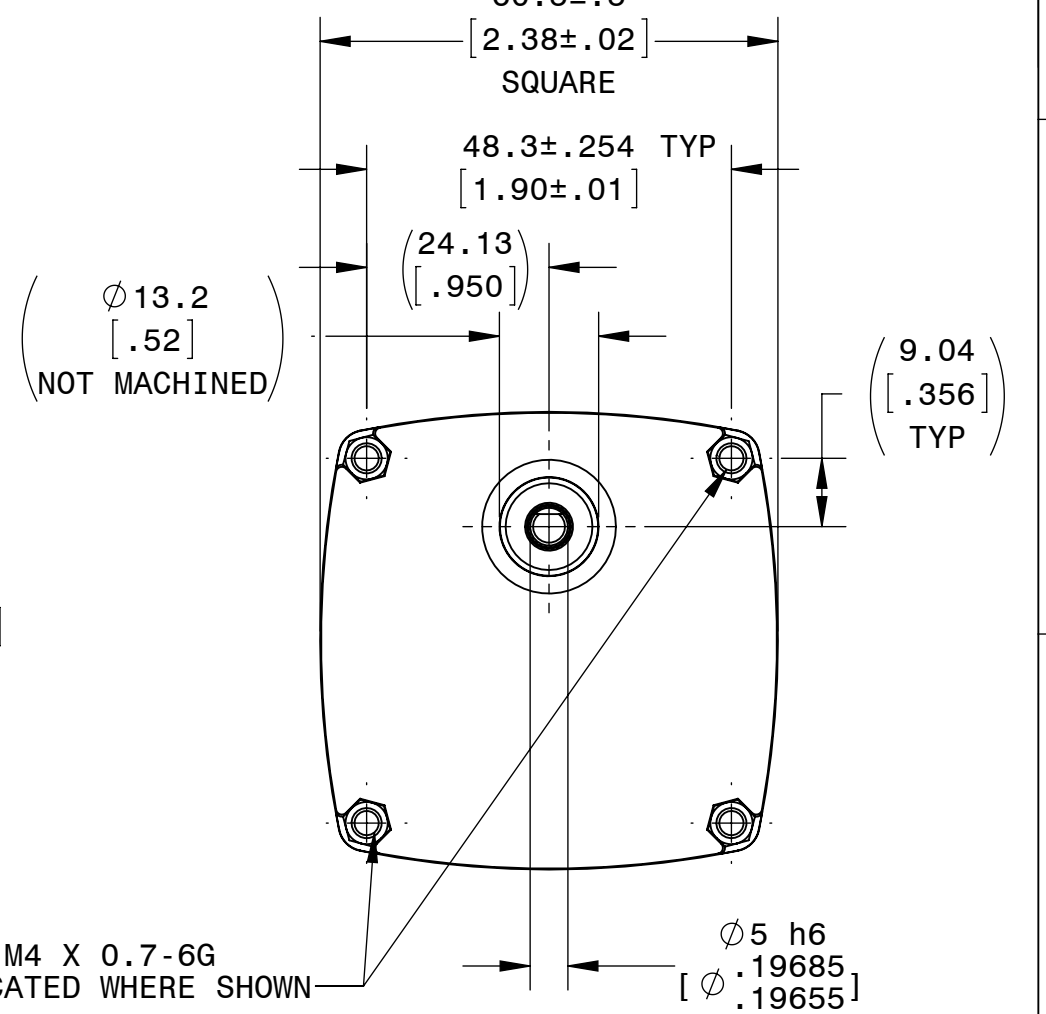

BODINE ELECTRIC COMPANY

PART NO./REV: INFM0295 B	
DESCRIPTION: GEARMOTOR KCI-26T4 METRIC	
SHEET: 1/1	UNLESS OTHERWISE SPECIFIED:
SCALE: 1:1	UNITS ARE IN mm [INCHES]
ANGLES: X°:±3° X.X°:±0.5°	
B	

REPRESENTATIVE OF MODEL NUMBER(S):
1757