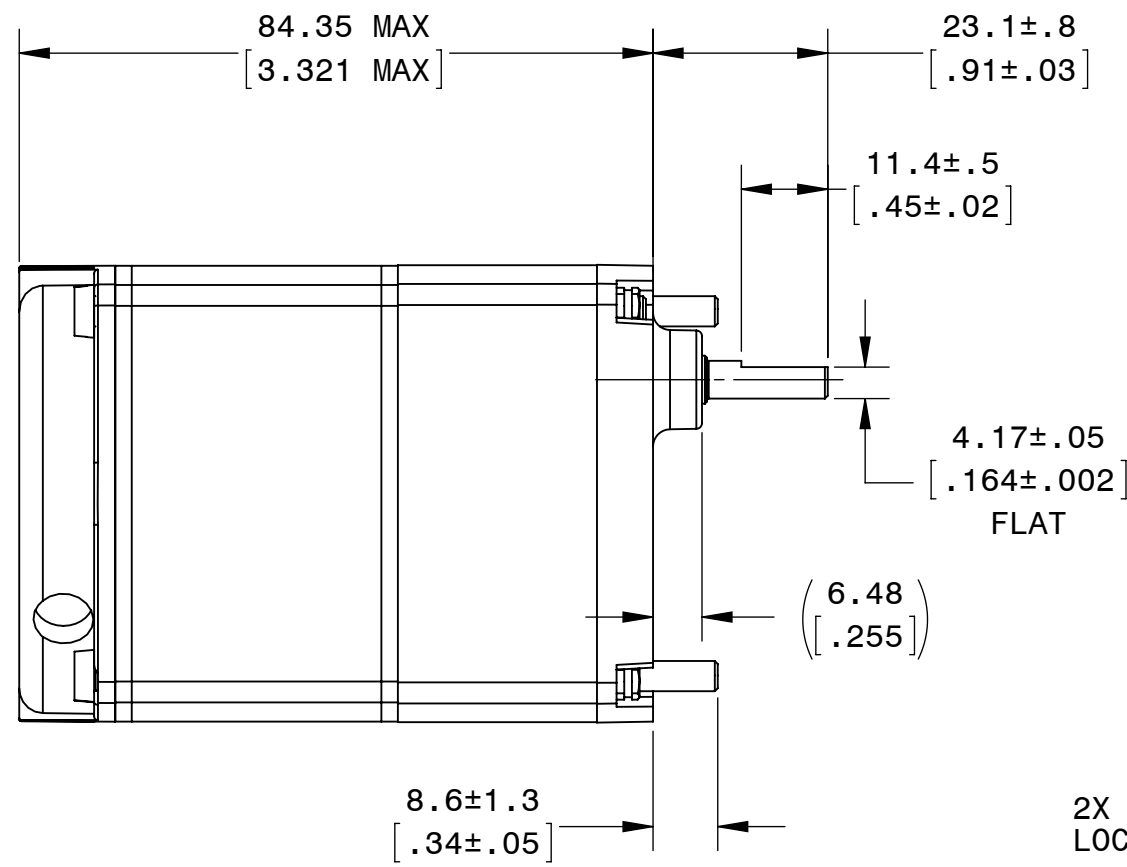

BODINE ELECTRIC COMPANY

PART NO./REV: INFM0295 B	
DESCRIPTION: GEARMOTOR KCI-26T4 METRIC	
SHEET: 1/1	UNLESS OTHERWISE SPECIFIED:
SCALE: 1:1	UNITS ARE IN mm [INCHES]
ANGLES: X°:±3° X.X°:±0.5°	
B	

REPRESENTATIVE OF MODEL NUMBER(S):
1757