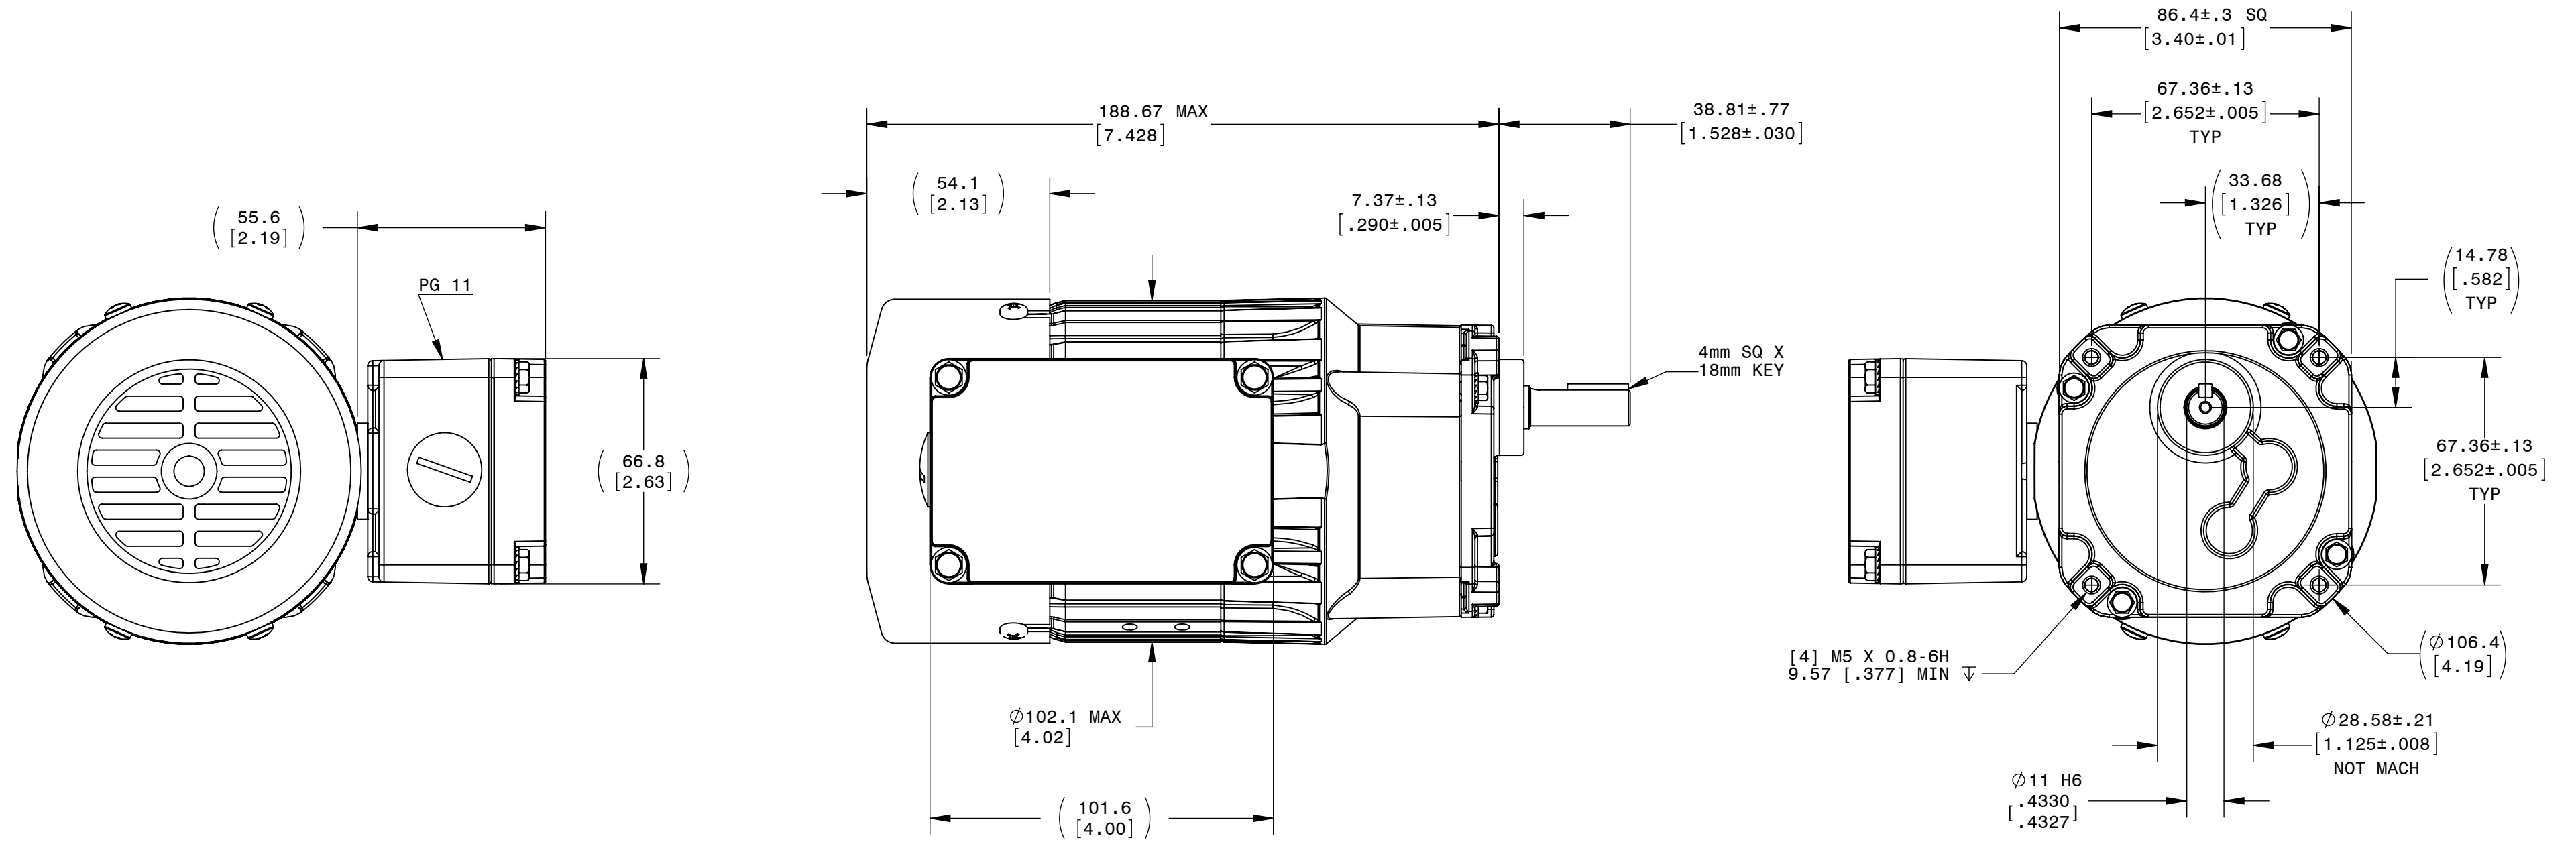

DESCRIPTION: GEARMOTOR 34R4BF-Z2 METRIC	
SHEET: 1/1	UNLESS OTHERWISE SPECIFIED:
SCALE: 2:3	UNITS ARE IN mm [INCHES]
C	ANGLES: X°:±3° X.X°:±0.5°

REPRESENTATIVE OF MODEL NUMBER(S):  
1451 1453