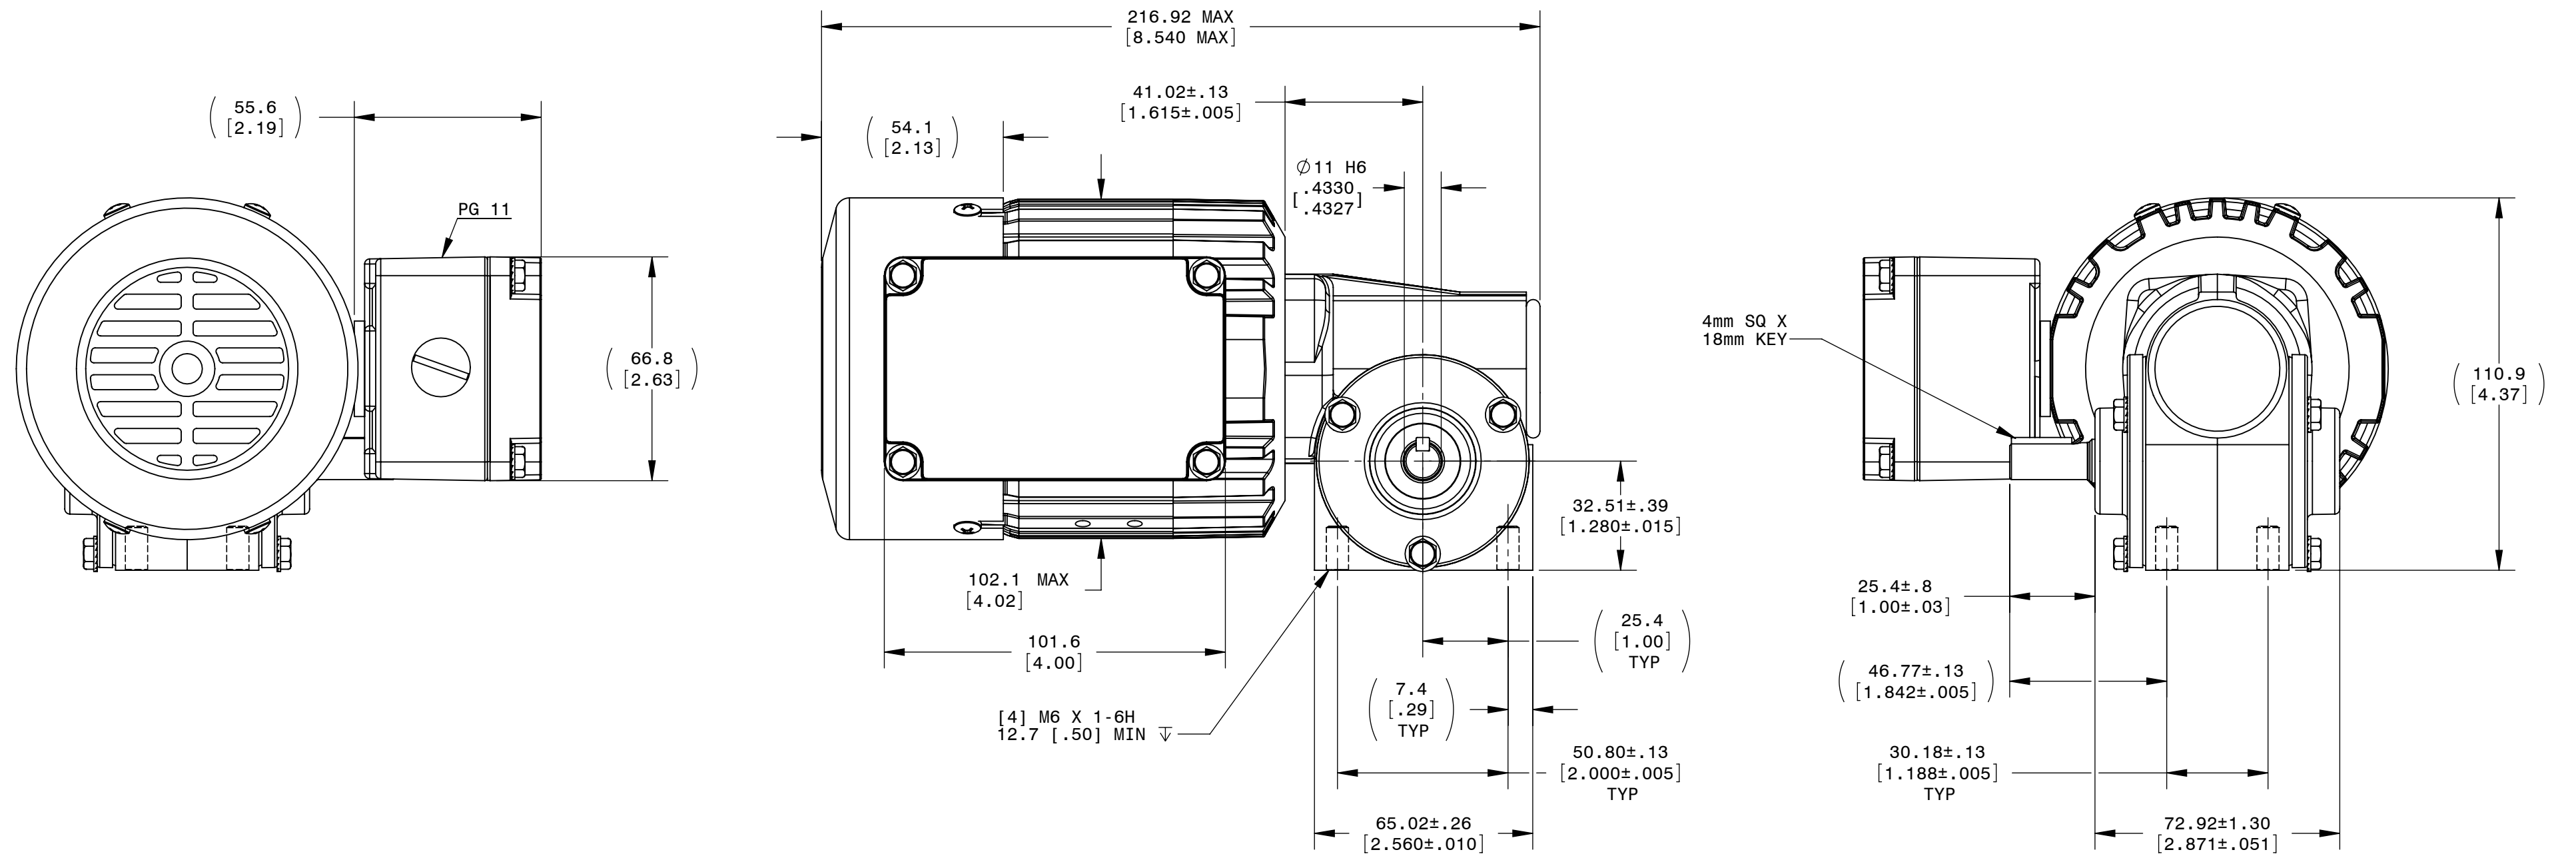

DESCRIPTION:
GEARMOTOR 34R4BF-3F METRIC

SHEET: 1/1
SCALE: 2:3
C

UNLESS OTHERWISE SPECIFIED:
UNITS ARE IN mm [INCHES]
ANGLES: X°:±3° X.X°:±0.5°

REPRESENTATIVE OF MODEL NUMBER(S):

1487 1488 1490 1491