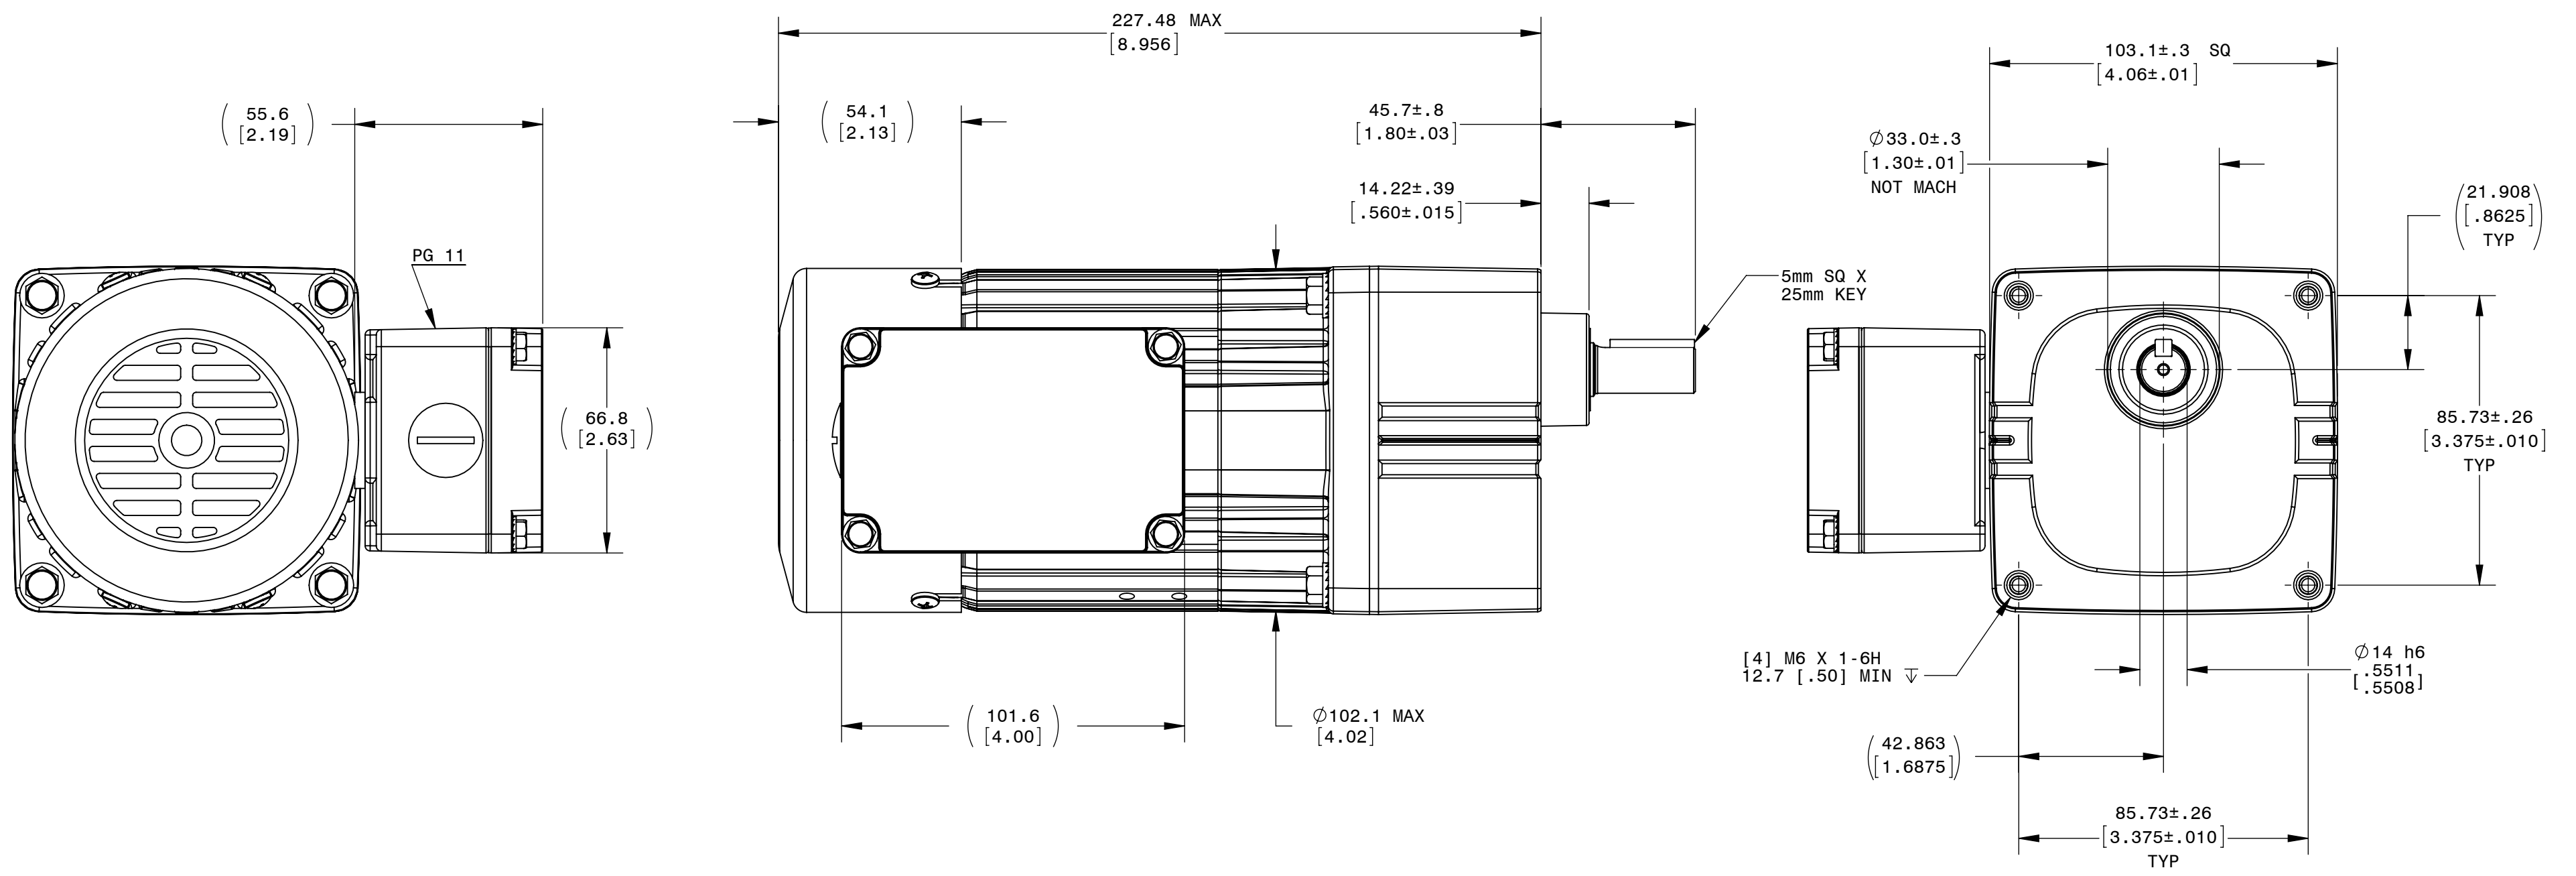

DESCRIPTION:
GEARMOTOR 34R6BF-W METRIC

SHEET: 1/1
SCALE: 2:3
C

UNLESS OTHERWISE SPECIFIED:
UNITS ARE IN mm [INCHES]
ANGLES: X°:±3° X.X°:±0.5°

REPRESENTATIVE OF MODEL NUMBER(S):
1477 1478 1481 1484