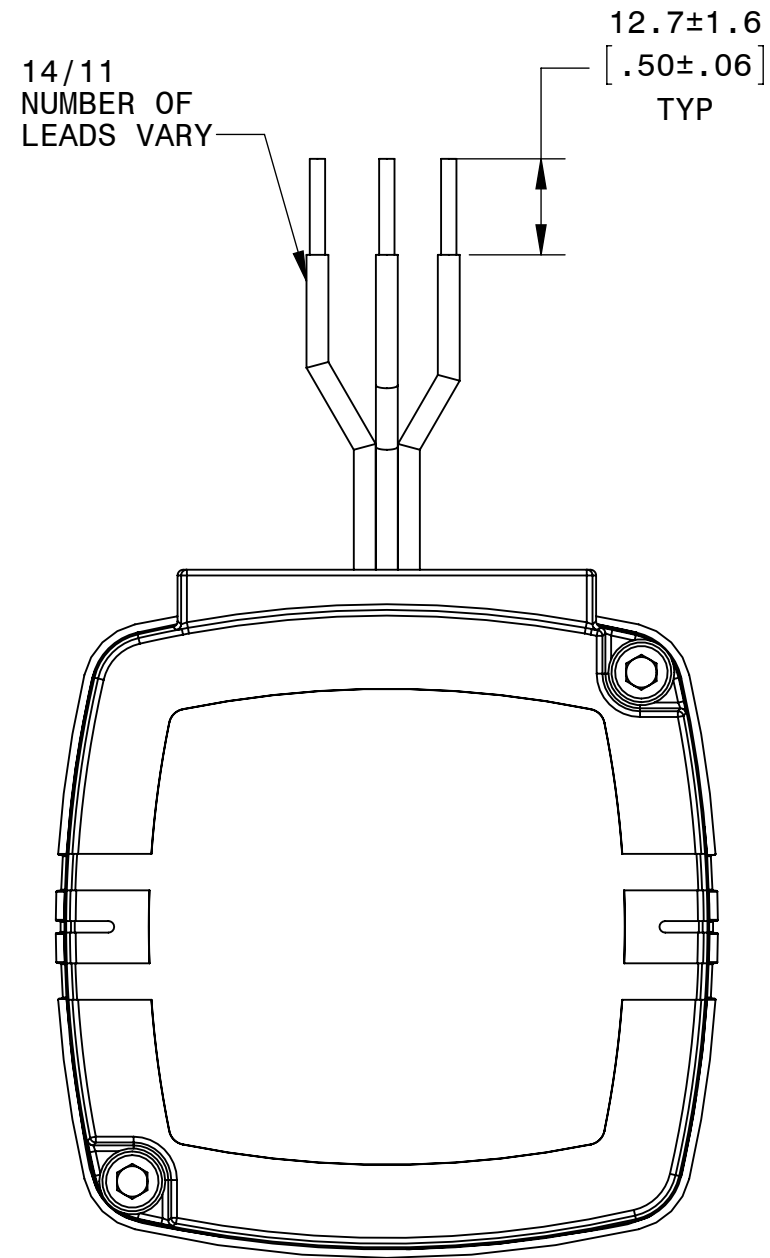

DESCRIPTION:
GEARMOTOR 30R1BECI-D4 METRIC

SHEET: 1/1	UNLESS OTHERWISE SPECIFIED:
SCALE: 1:1	UNITS ARE IN mm [INCHES]
C	ANGLES: X°:±3° X.X°:±0.5°

REPRESENTATIVE OF MODEL NUMBER(S):
1562