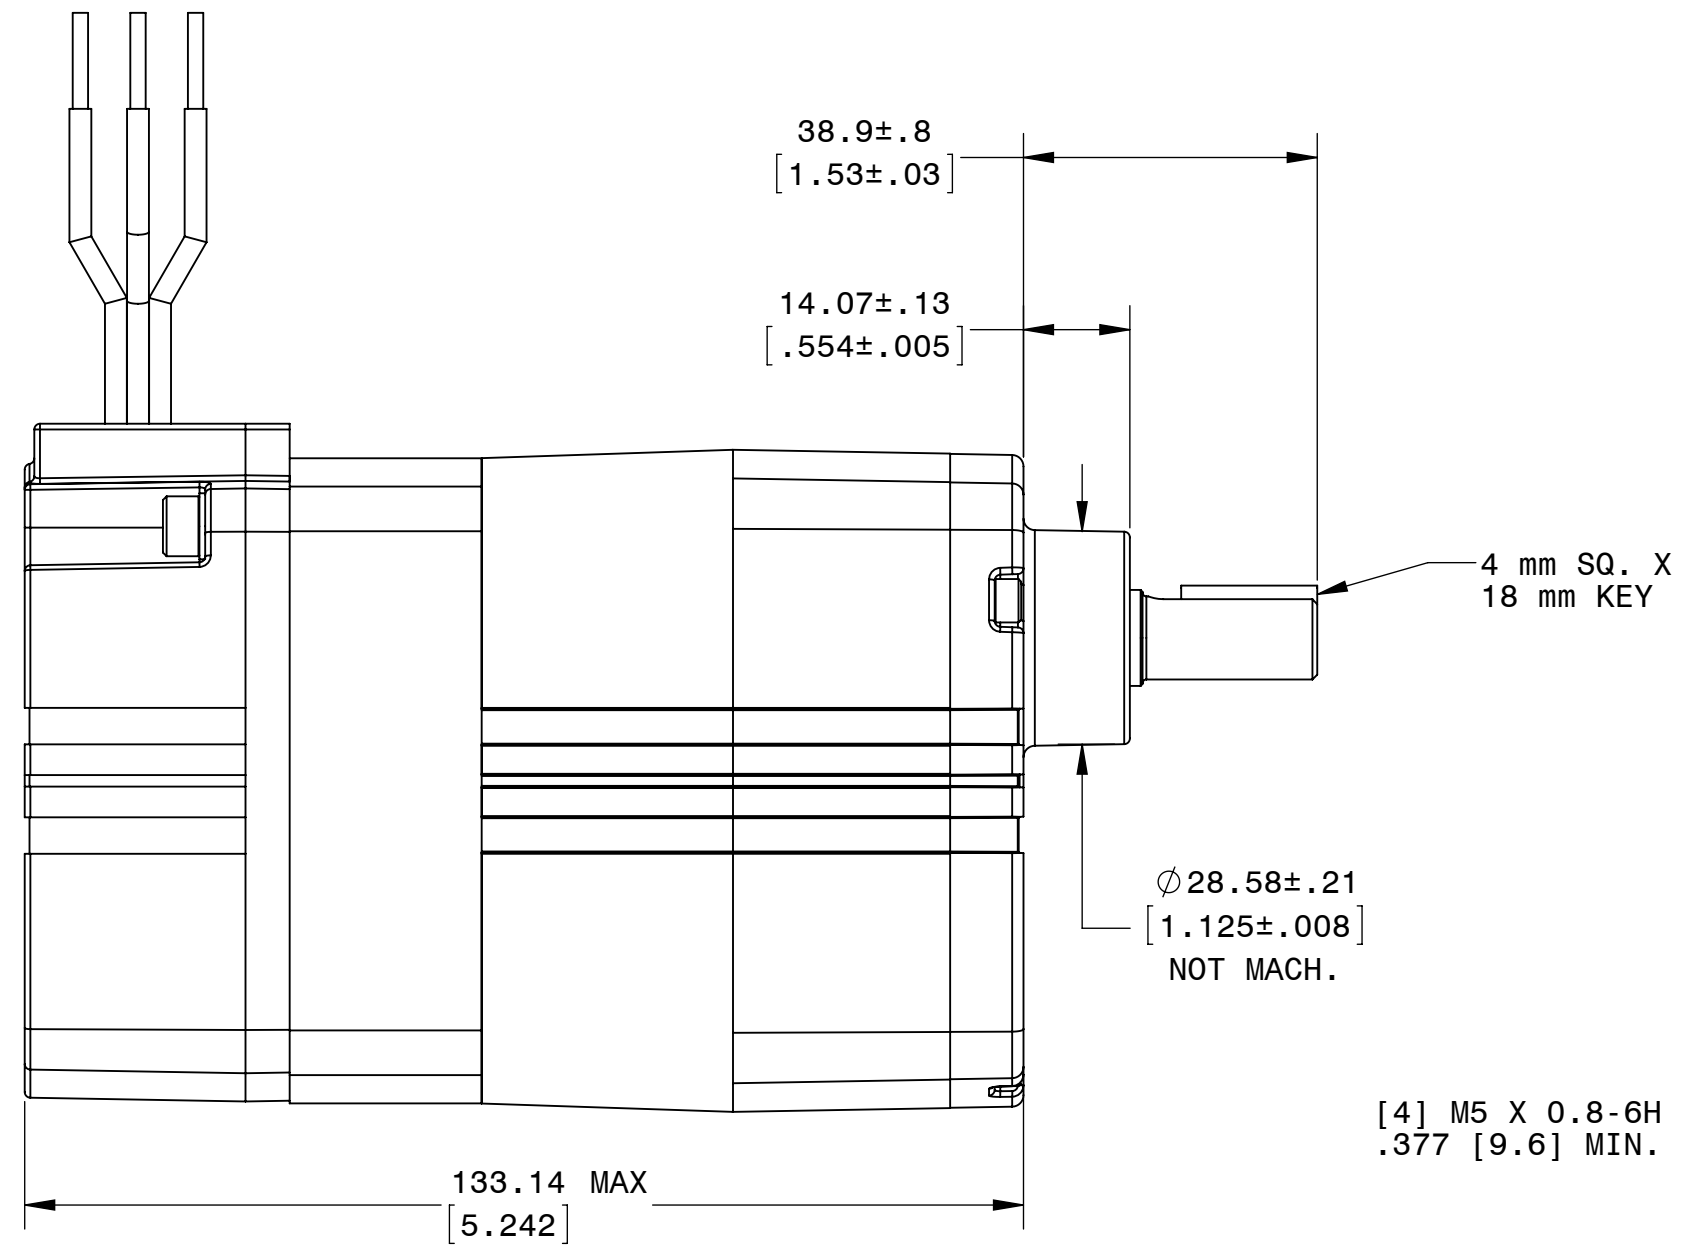

DESCRIPTION:
GEARMOTOR 30R1BECI-D4 METRIC

SHEET: 1/1	UNLESS OTHERWISE SPECIFIED:
SCALE: 1:1	UNITS ARE IN mm [INCHES]
C	ANGLES: X°:±3° X.X°:±0.5°

REPRESENTATIVE OF MODEL NUMBER(S):
1562