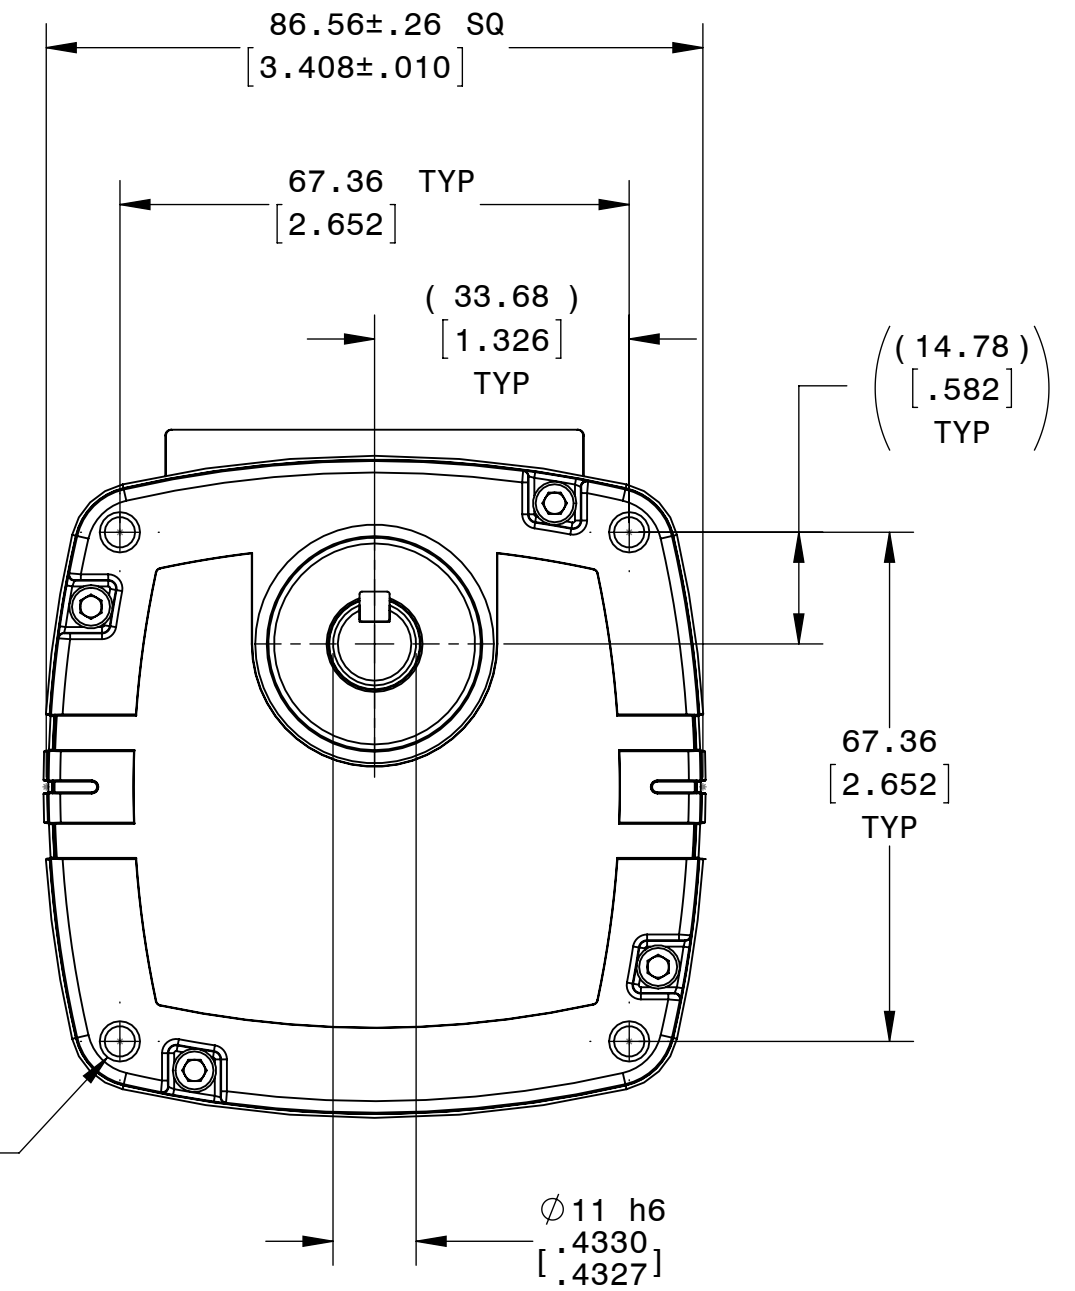

DESCRIPTION:
GEARMOTOR 30R1BECI-D4 METRIC

SHEET: 1/1	UNLESS OTHERWISE SPECIFIED:
SCALE: 1:1	UNITS ARE IN mm [INCHES]
C	ANGLES: X°:±3° X.X°:±0.5°

REPRESENTATIVE OF MODEL NUMBER(S):
1562