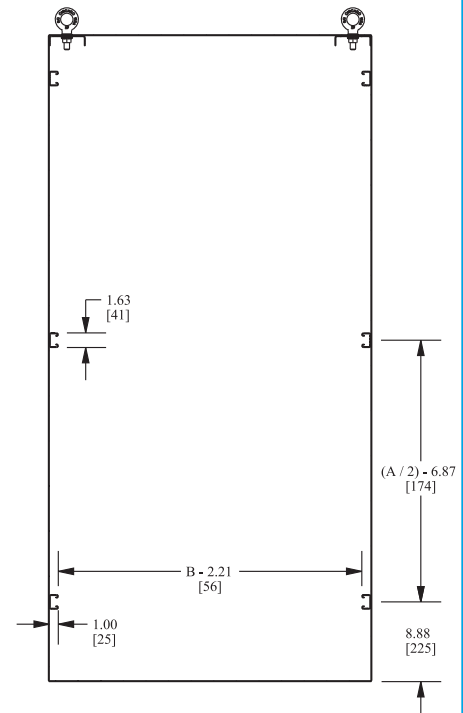

LATCH NOTE:
OMIT CENTER LATCH TOP
AND BOTTOM OF DOOR WHEN
DOOR WIDTH IS < 30.00 [762]

SECTION A-A