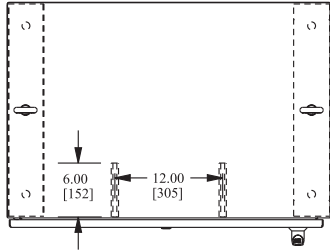

STAINLESS STEEL ENVIROLINE® SERIES FREE-STANDING SINGLE-DOOR SINGLE-ACCESS ENCLOSURES TECHNICAL DATA