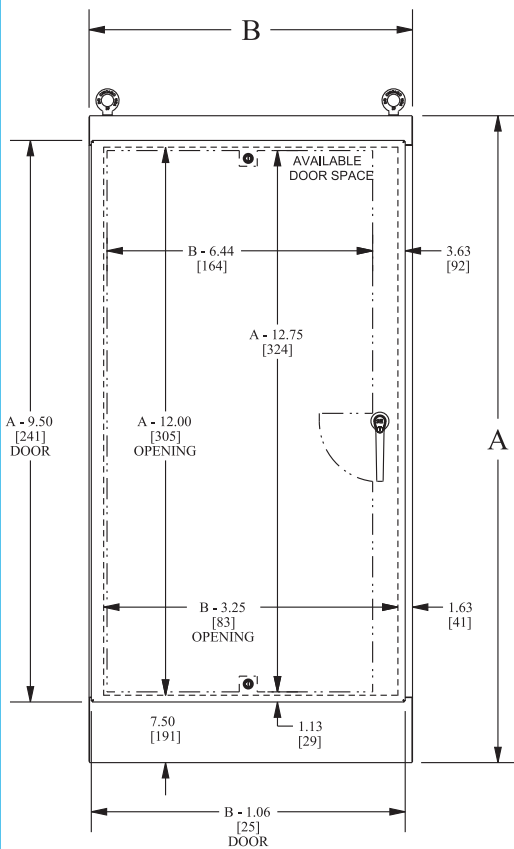

Available within 10 working days if not in stock

Phone (989) 799-6871
Fax (989) 799-4524

STAINLESS STEEL ENVIROLINE® SERIES FREE-STANDING SINGLE-DOOR SINGLE-ACCESS ENCLOSURES TECHNICAL DATA

LATCH NOTE:
OMIT CENTER LATCH TOP
AND BOTTOM OF DOOR WHEN
DOOR WIDTH IS < 30.00 [762]