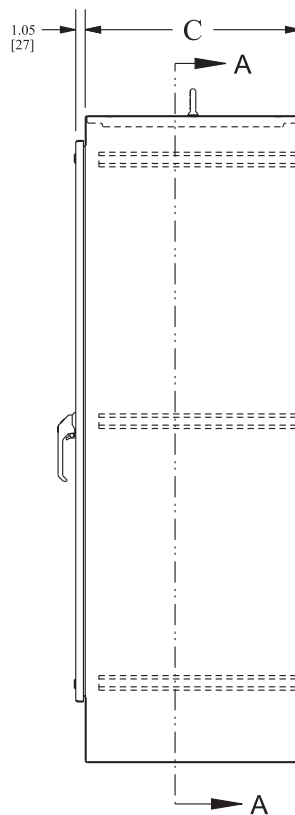

LATCH NOTE:
OMIT CENTER LATCH TOP
AND BOTTOM OF DOOR WHEN
DOOR WIDTH IS < 30.00 [762]

SECTION A-A