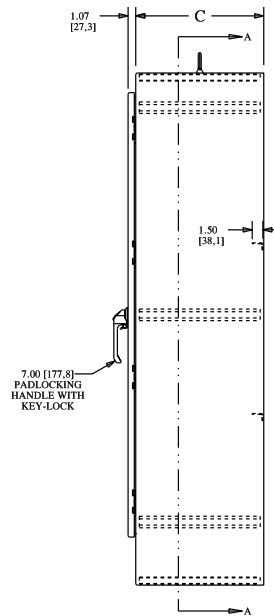

STAINLESS STEEL FREE-STANDING TWO-DOOR SINGLE ACCESS ENCLOSURES

ENCLOSURE PRODUCT CODE S7					
Catalog No.	Height (A)	Width (B)	Depth (C)	Industry Standard	List Price
SCE-604818SSFSD	60.00	48.00	18.00	IS3	7,417.15
SCE-724818SSFSD	72.00	48.00	18.00	IS3	8,170.24
SCE-724824SSFSD	72.00	48.00	24.00	IS3	8,851.10
SCE-726018SSFSD	72.00	60.00	18.00	IS3	9,191.54
SCE-726024SSFSD	72.00	60.00	24.00	IS3	9,944.57
SCE-726036SSFSD	72.00	60.00	36.00	IS3	11,440.38
SCE-727218SSFSD	72.00	72.00	18.00	IS3	10,212.82
SCE-727224SSFSD	72.00	72.00	24.00	IS3	11,038.08
SCE-904820SSFSD	90.00	48.00	20.00	IS3	9,562.88
SCE-907220SSFSD	90.00	72.00	20.00	IS3	12,059.34
SCE-907224SSFSD	90.00	72.00	24.00	IS3	12,668.02
SCE-907236SSFSD	90.00	72.00	36.00	IS3	14,514.55

Available within 10 working days if not in stock

Phone (989) 799-6871
Fax (989) 799-4524

STAINLESS STEEL FREE-STANDING TWO-DOOR SINGLE ACCESS ENCLOSURES

TECHNICAL DATA

SECTION A-A