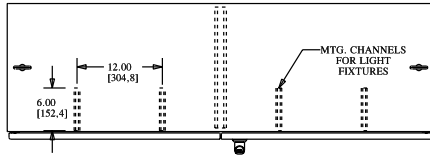

STAINLESS STEEL FREE-STANDING TWO-DOOR SINGLE ACCESS ENCLOSURES

TECHNICAL DATA

SECTION A-A