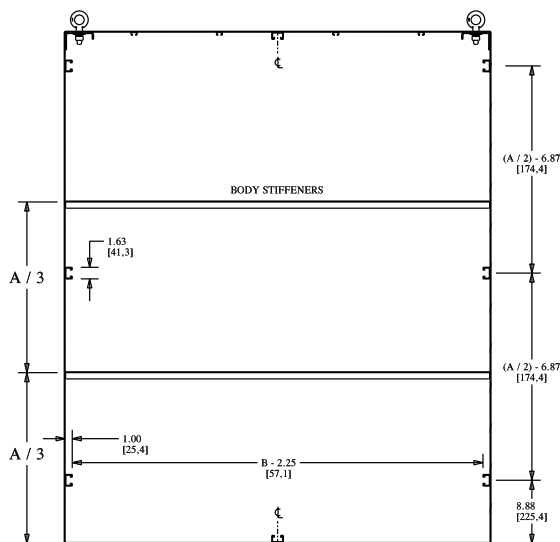

STAINLESS STEEL FREE-STANDING TWO-DOOR SINGLE ACCESS ENCLOSURES

TECHNICAL DATA

SECTION A-A