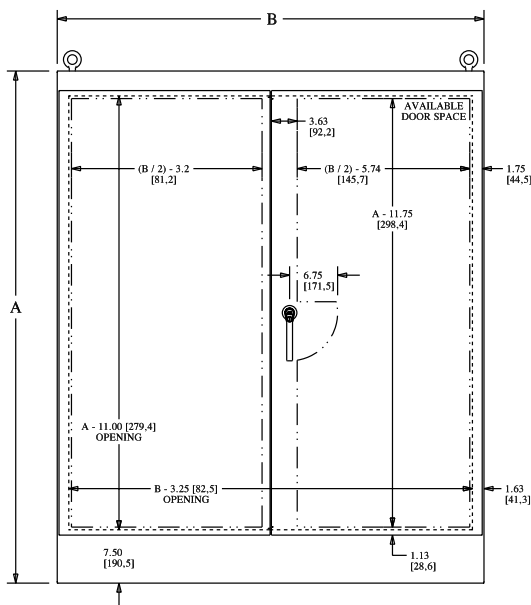

STAINLESS STEEL FREE-STANDING TWO-DOOR SINGLE ACCESS ENCLOSURES

TECHNICAL DATA

SECTION A-A