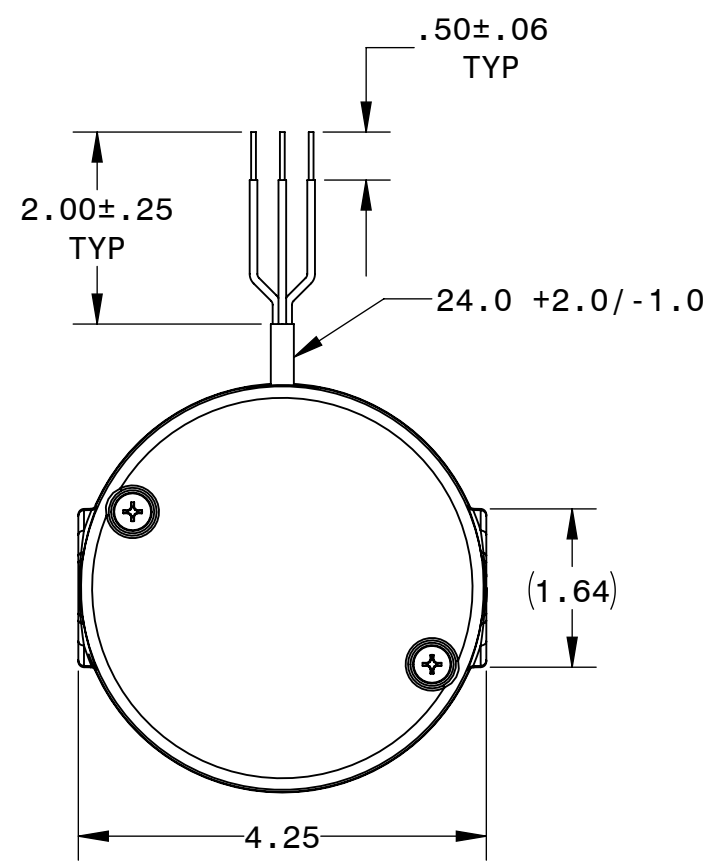

BODINE ELECTRIC COMPANY

PART NO./REV:	INFM0150	B
DESCRIPTION:	MOTOR 42A7BEPM NEMA 42C	
SHEET:	Sheet1	
SCALE:	1:2	
B	UNLESS OTHERWISE SPECIFIED: UNITS ARE IN INCHES [mm] TOLERANCES: .XX:±.01 .XXX:±.005 ANGLES: X°:±3° X.X°:±0.5°	

[4] 1/4-20 UNC-2B
↓.31 MIN
ON Ø3.75 B.C.

REPRESENTATIVE OF MODEL NUMBER(S) :
4022 4037