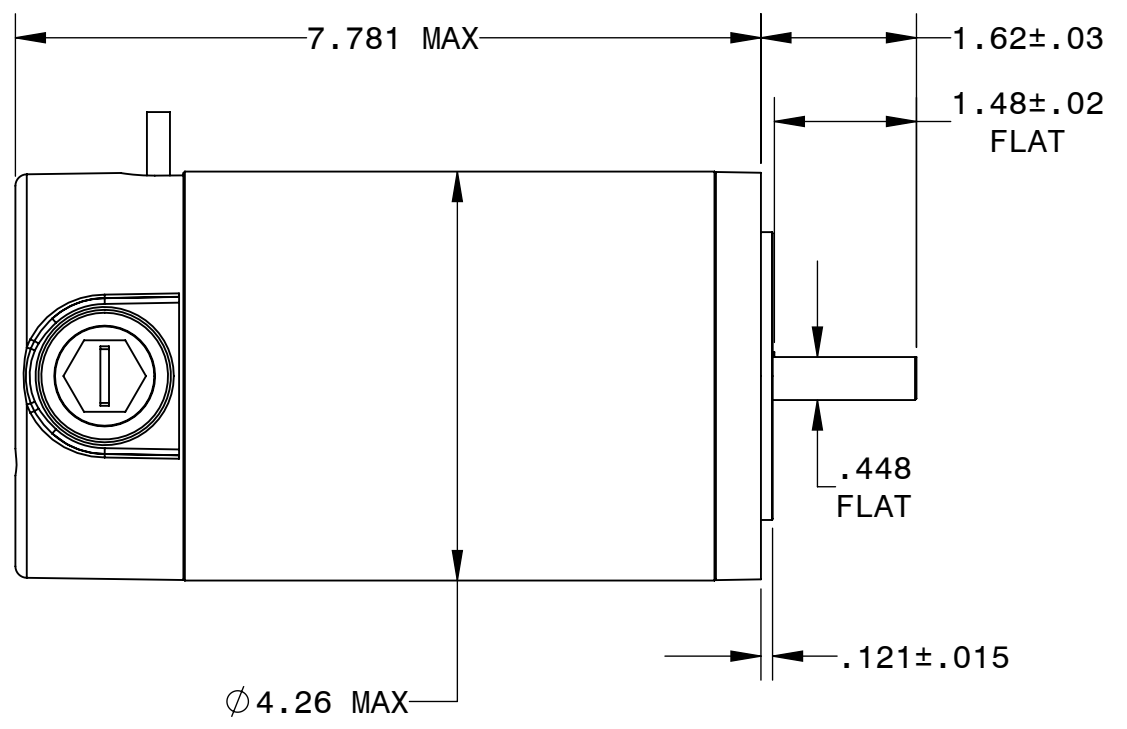

BODINE ELECTRIC COMPANY

PART NO./REV:	INFM0150	B
DESCRIPTION:	MOTOR 42A7BEPM NEMA 42C	
SHEET:	Sheet1	
SCALE:	1:2	
B	UNLESS OTHERWISE SPECIFIED: UNITS ARE IN INCHES [mm] TOLERANCES: .XX:±.01 .XXX:±.005 ANGLES: X°:±3° X.X°:±0.5°	

[4] 1/4-20 UNC-2B
↓.31 MIN
ON Ø3.75 B.C.

REPRESENTATIVE OF MODEL NUMBER(S) :
4022 4037