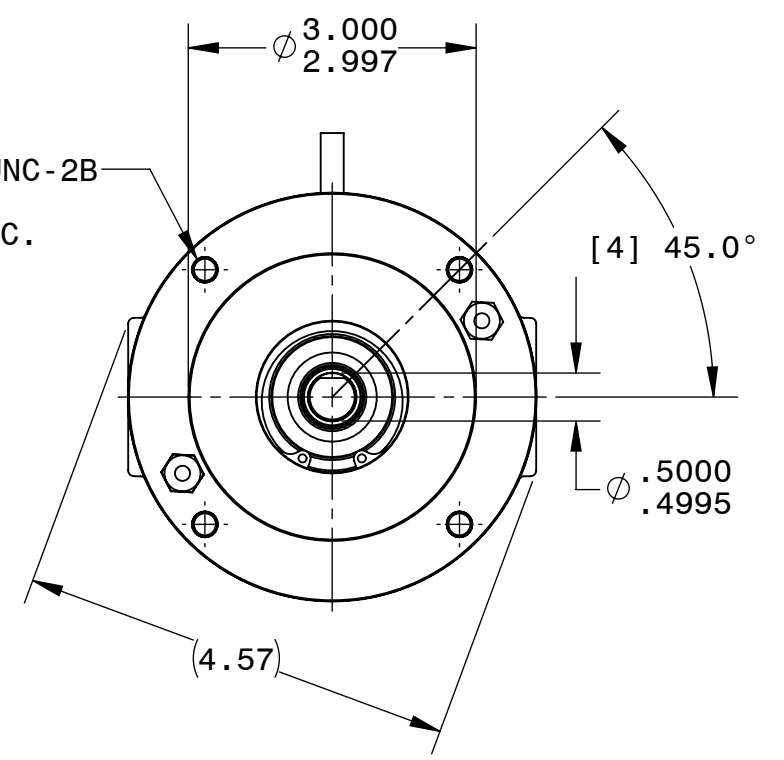

BODINE ELECTRIC COMPANY

PART NO./REV:	INFM0150	B
DESCRIPTION:	MOTOR 42A7BEPM NEMA 42C	
SHEET:	Sheet1	
SCALE:	1:2	
B	UNLESS OTHERWISE SPECIFIED: UNITS ARE IN INCHES [mm] TOLERANCES: .XX:±.01 .XXX:±.005 ANGLES: X°:±3° X.X°:±0.5°	

[4] 1/4-20 UNC-2B
↓.31 MIN
ON Ø3.75 B.C.

REPRESENTATIVE OF MODEL NUMBER(S) :
4022 4037