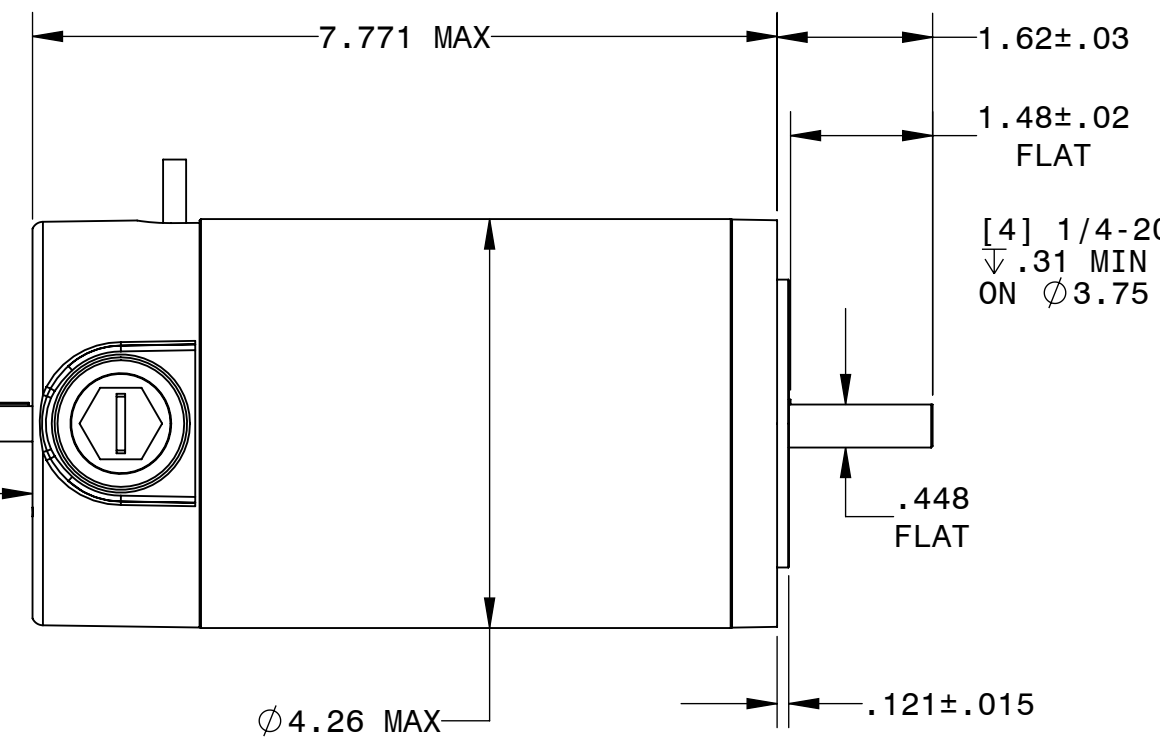

BODINE ELECTRIC COMPANY

PART NO./REV:	INFM0152	B
DESCRIPTION:	MOTOR 42A7FEPM NEMA 42C	
SHEET:	UNLESS OTHERWISE SPECIFIED:	
Sheet1	UNITS ARE IN INCHES [mm]	
SCALE:	TOLERANCES: .XX:±.01 .XXX:±.005	
1:2	ANGLES: X°:±3° X.X°:±0.5°	
B		

[4] 1/4-20 UNC-2B
↓ .31 MIN
ON φ 3.75 B.C.

REPRESENTATIVE OF MODEL NUMBER(S):
4422 4437