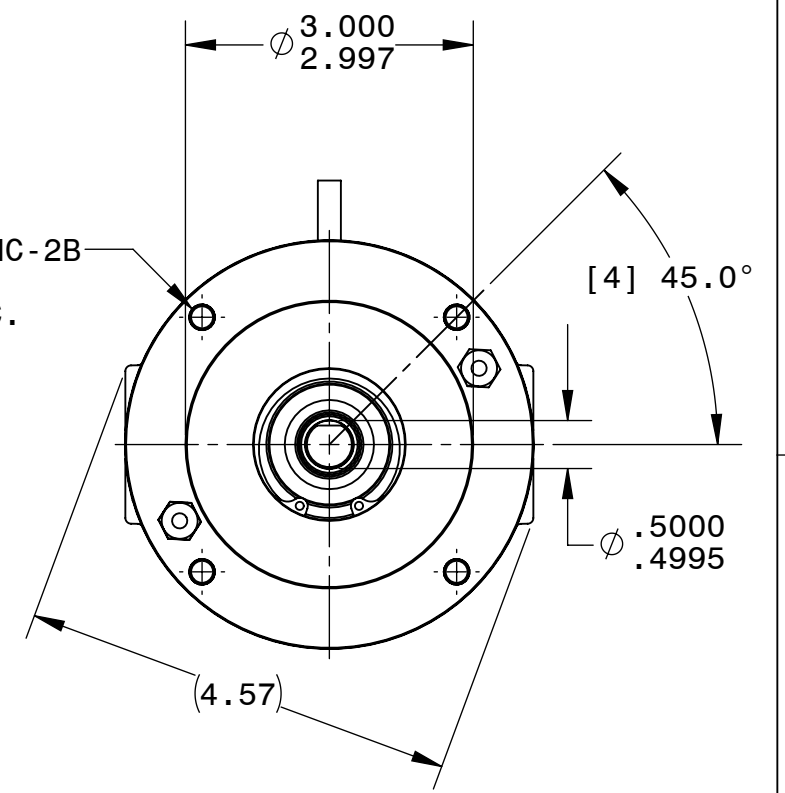

BODINE ELECTRIC COMPANY

PART NO./REV:	INFM0152	B
DESCRIPTION:	MOTOR 42A7FEPM NEMA 42C	
SHEET:	UNLESS OTHERWISE SPECIFIED:	
Sheet1	UNITS ARE IN INCHES [mm]	
SCALE:	TOLERANCES: .XX:±.01 .XXX:±.005	
1:2	ANGLES: X°:±3° X.X°:±0.5°	
B		

[4] 1/4-20 UNC-2B
↓ .31 MIN
ON φ 3.75 B.C.

REPRESENTATIVE OF MODEL NUMBER(S):
4422 4437