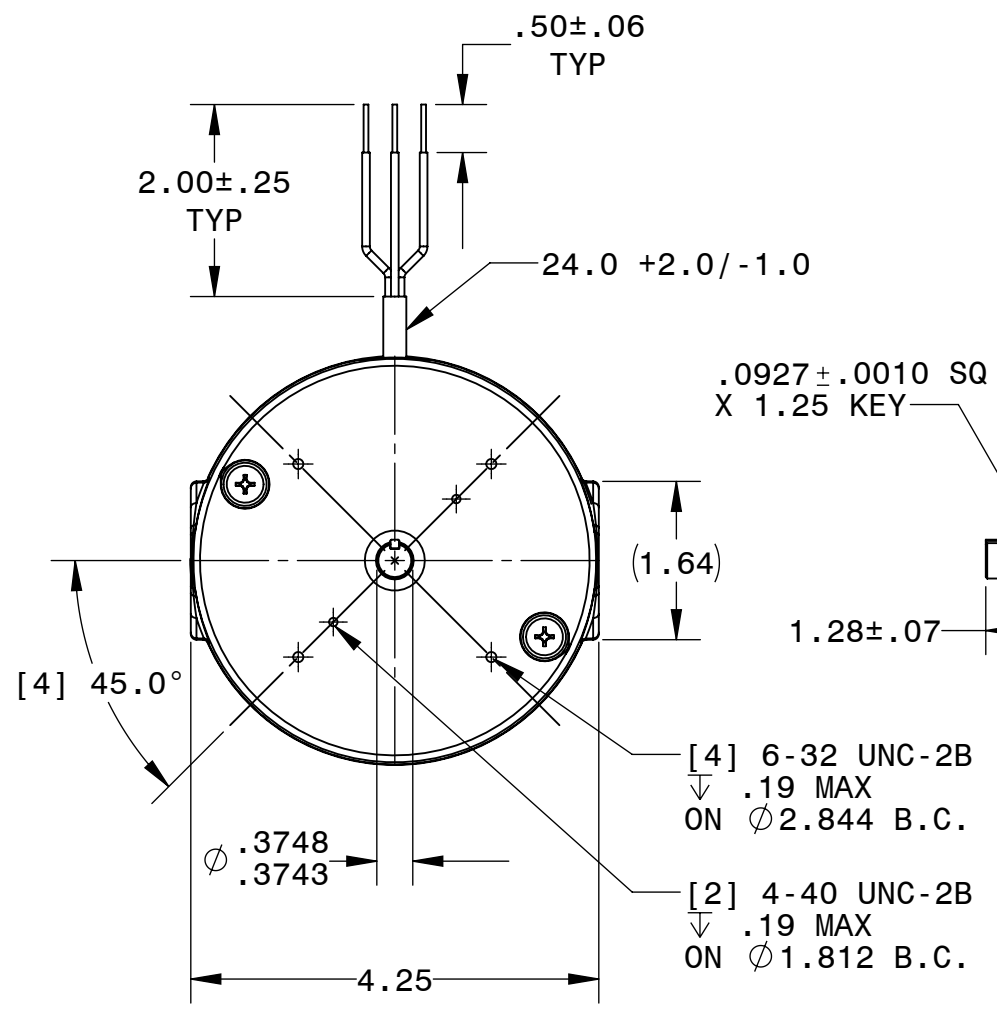

BODINE ELECTRIC COMPANY

PART NO./REV:	INFM0152	B
DESCRIPTION:	MOTOR 42A7FEPM NEMA 42C	
SHEET:	UNLESS OTHERWISE SPECIFIED:	
Sheet1	UNITS ARE IN INCHES [mm]	
SCALE:	TOLERANCES: .XX:±.01 .XXX:±.005	
1:2	ANGLES: X°:±3° X.X°:±0.5°	
B		

[4] 1/4-20 UNC-2B
↓ .31 MIN
ON φ 3.75 B.C.

REPRESENTATIVE OF MODEL NUMBER(S):
4422 4437