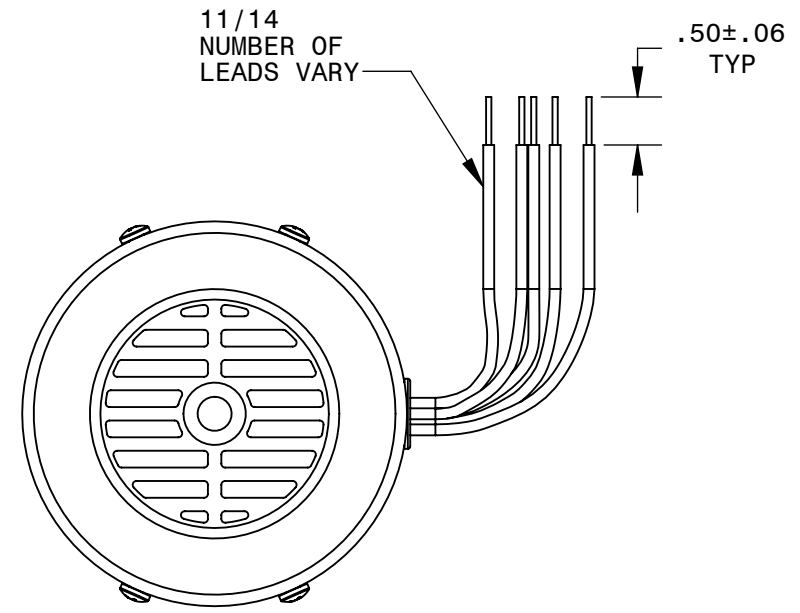

BODINE ELECTRIC COMPANY

PART NO./REV:	INFM0263	A
DESCRIPTION:	MOTOR 34R6BF	
SHEET:	1/1	UNLESS OTHERWISE SPECIFIED:
SCALE:	1:2	UNITS ARE IN INCHES [mm]
<b>B</b>		TOLERANCES: .XX:±.01 .XXX:±.005
		ANGLES: X°:±3° X.X°:±0.5°

REPRESENTATIVE OF MODEL NUMBER(S):  
0291 0293 0297