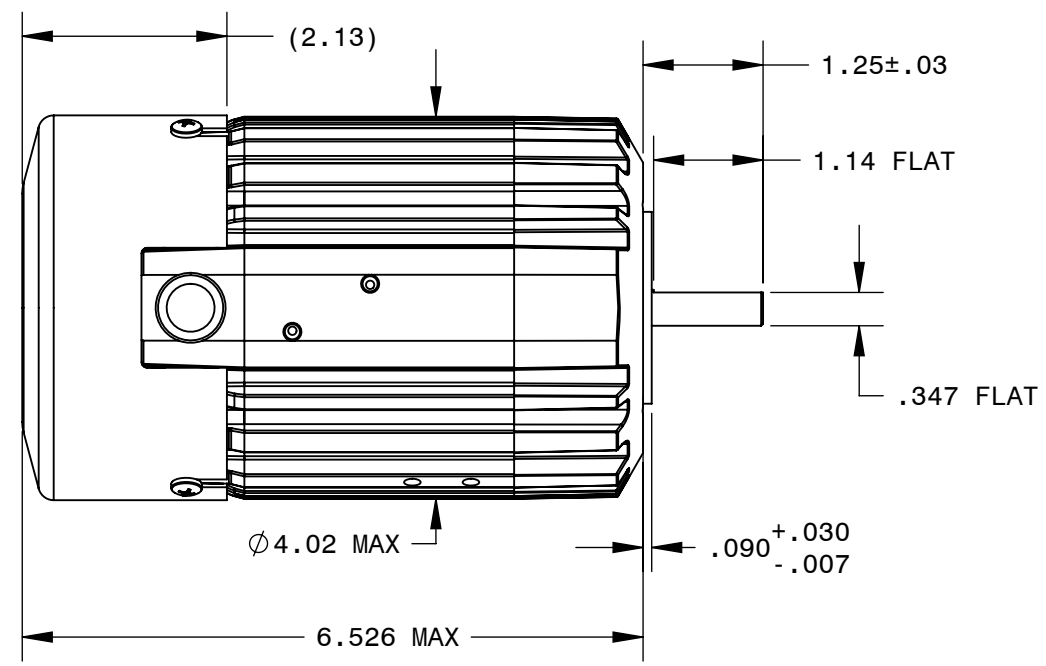

BODINE ELECTRIC COMPANY

PART NO./REV:	INFM0263	A
DESCRIPTION:	MOTOR 34R6BF	
SHEET:	1/1	UNLESS OTHERWISE SPECIFIED:
SCALE:	1:2	UNITS ARE IN INCHES [mm]
<b>B</b>		TOLERANCES: .XX:±.01 .XXX:±.005
		ANGLES: X°:±3° X.X°:±0.5°

REPRESENTATIVE OF MODEL NUMBER(S):  
0291 0293 0297