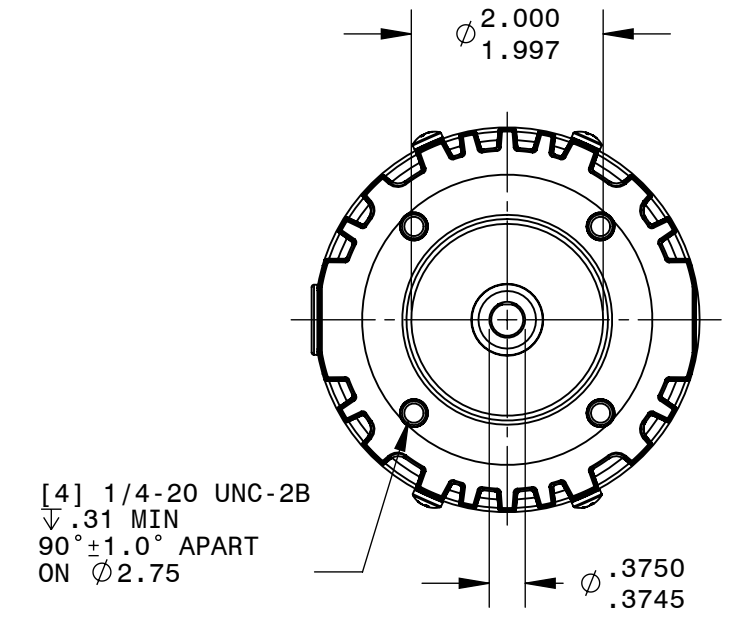

BODINE ELECTRIC COMPANY

PART NO./REV:	INFM0263	A
DESCRIPTION:	MOTOR 34R6BF	
SHEET:	1/1	UNLESS OTHERWISE SPECIFIED:
SCALE:	1:2	UNITS ARE IN INCHES [mm]
<b>B</b>		TOLERANCES: .XX:±.01 .XXX:±.005
		ANGLES: X°:±3° X.X°:±0.5°

REPRESENTATIVE OF MODEL NUMBER(S):  
0291 0293 0297