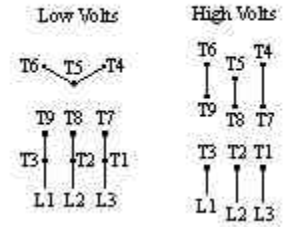

### Star Y

Speed: Single  
Phase: 3  
Typical Voltage: Dual 230/460  
Winding: Star Y

**Note:** Commonly supplied on smaller HP units from approximately 326T frames and smaller.

Winding

Connection

[Home](#) [Email](#)