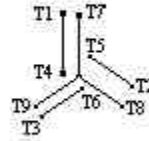

## Connection/ Wiring Diagrams

### Star Y

Speed: Single  
Phase: 3  
Typical Voltage: Dual 230/460  
Winding: Star Y

**Note:** Commonly supplied on smaller HP units from approximately 326T frames and smaller.

Winding

Connection

[Home](#) [Email](#)