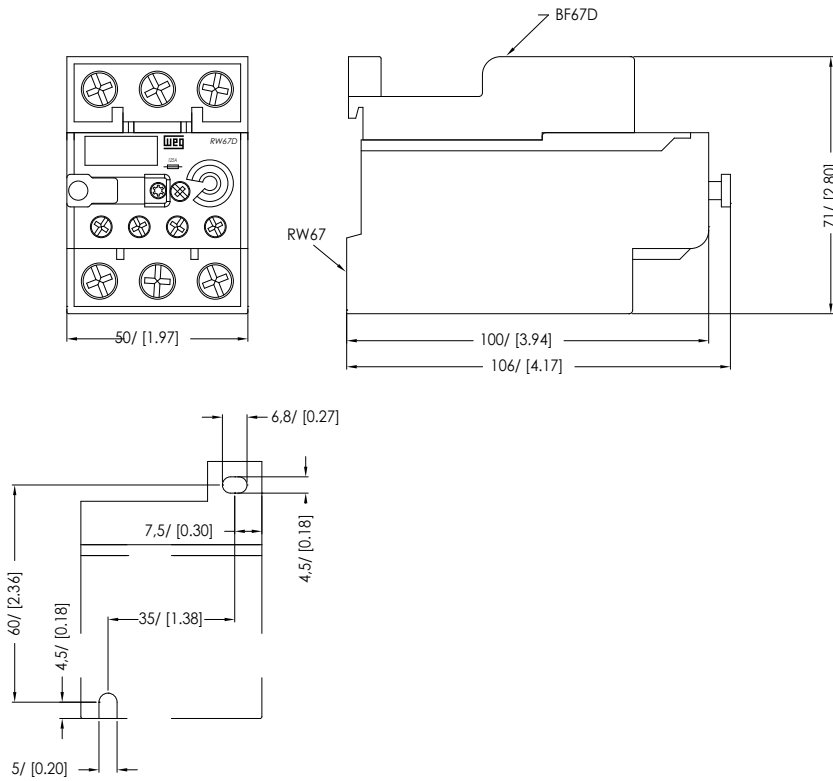

Controls

Thermal Overload Relays - Dimensions mm (in)

RW67 + BF67