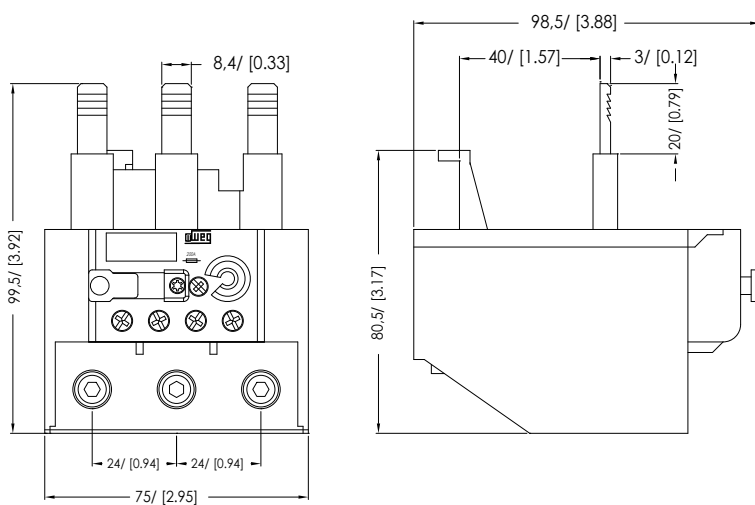

Controls

Thermal Overload Relays - Dimensions mm (in)

RW67 + BF67

RW117-1D

RW117-2D