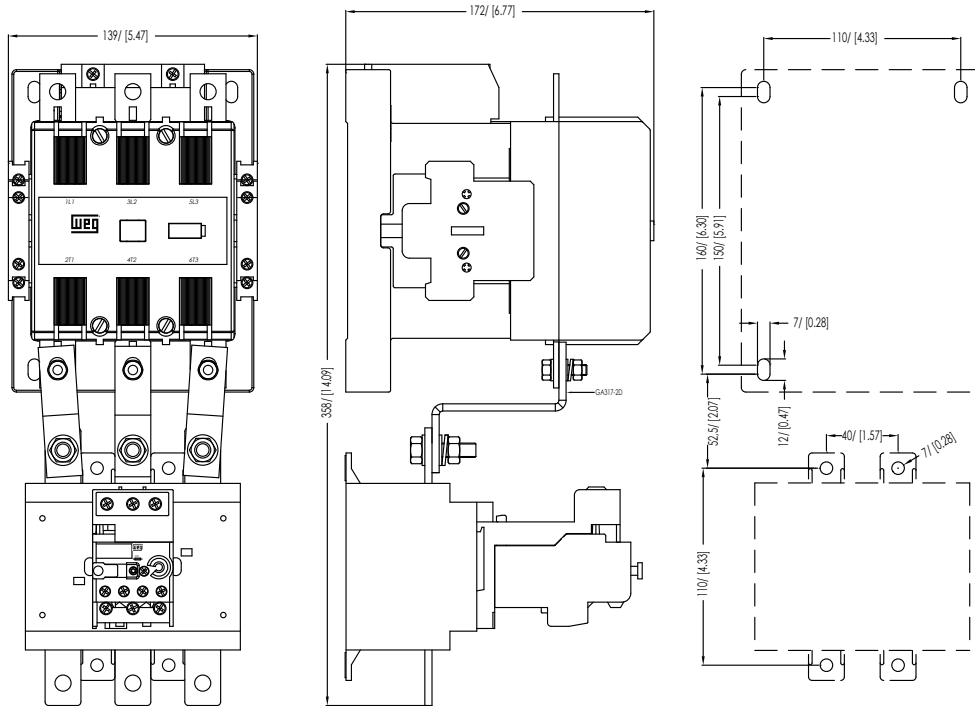

Controls

Thermal Overload Relays - Dimensions mm (in)

CWM180 + RW317