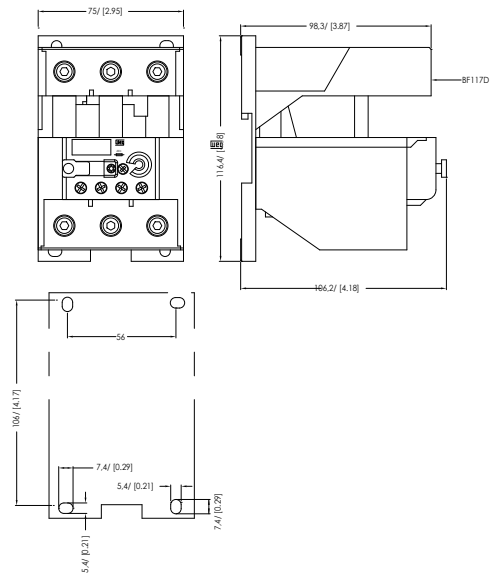

Controls

Thermal Overload Relays - Dimensions mm (in)

RW67 + BF67

RW117-1D

RW117-2D