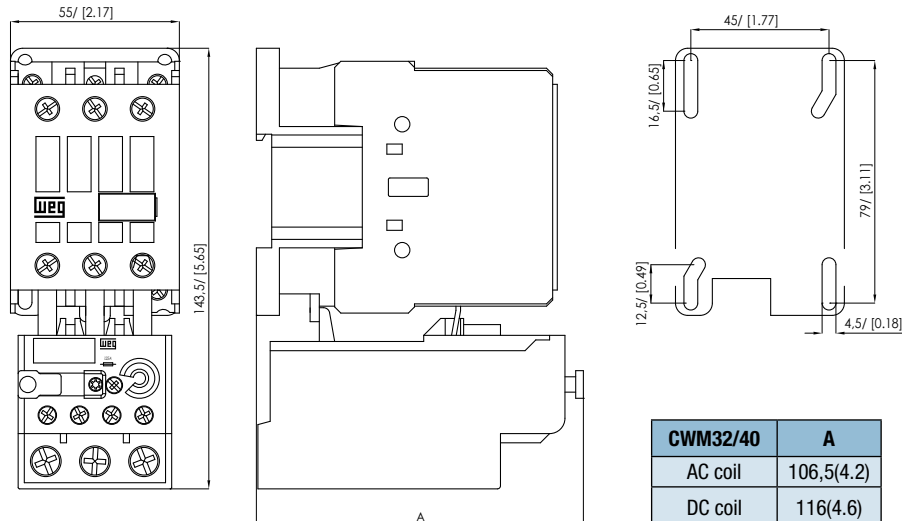

Controls

Thermal Overload Relays - Dimensions mm (in)

CWM32/32N/40 + RW67-1D