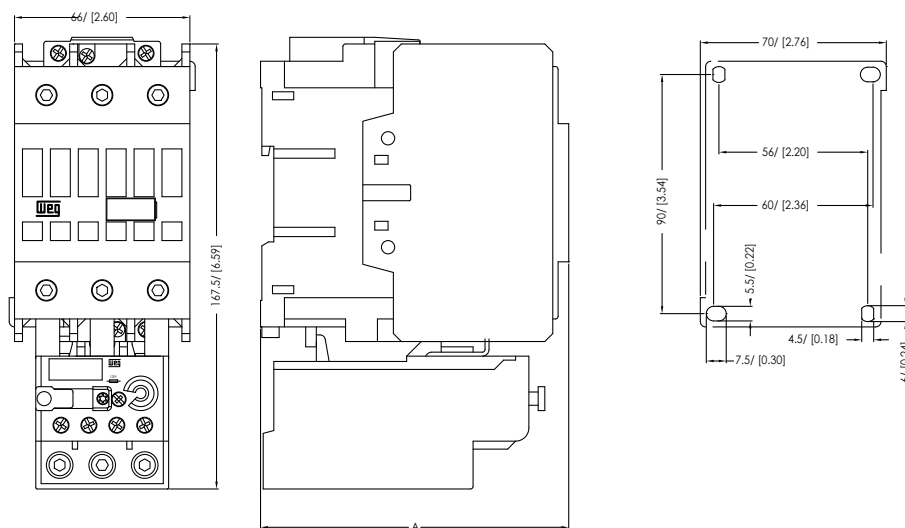

CWM50/50N...80 + RW67-2D

CWM50...80	A
AC coil	116(4.6)
DC coil	116(4.6)