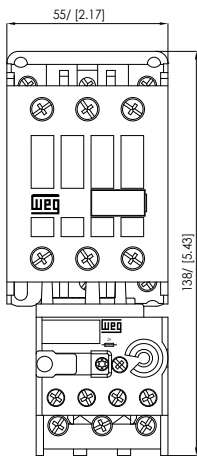

CWM32 + RW27, CWM32N + RW27

CWM32	A
AC coil	98(3.9)
DC coil	118 (4.7)