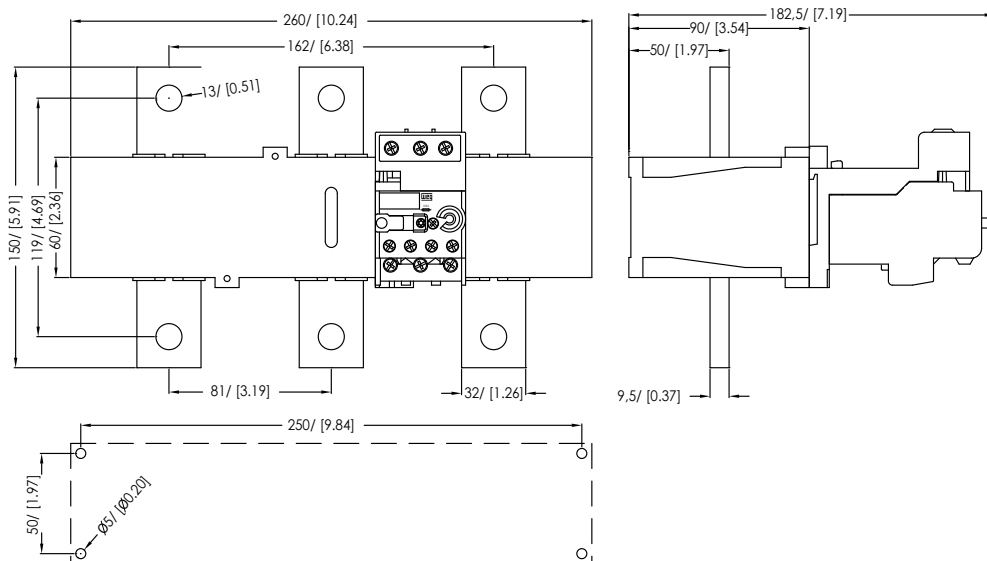

Controls

Thermal Overload Relays - Dimensions mm (in)

RW SERIES

RW317

RW407