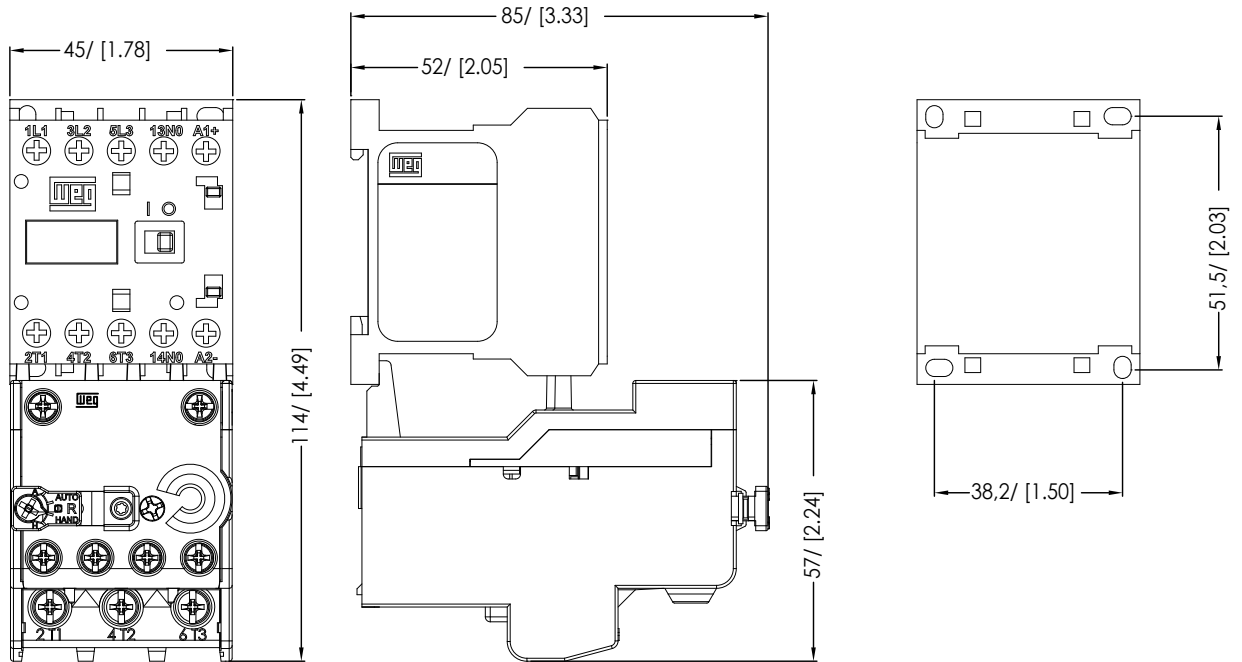

Controls

Thermal Overload Relays - Dimensions mm (in)

CWC07...16 + RW17-1D