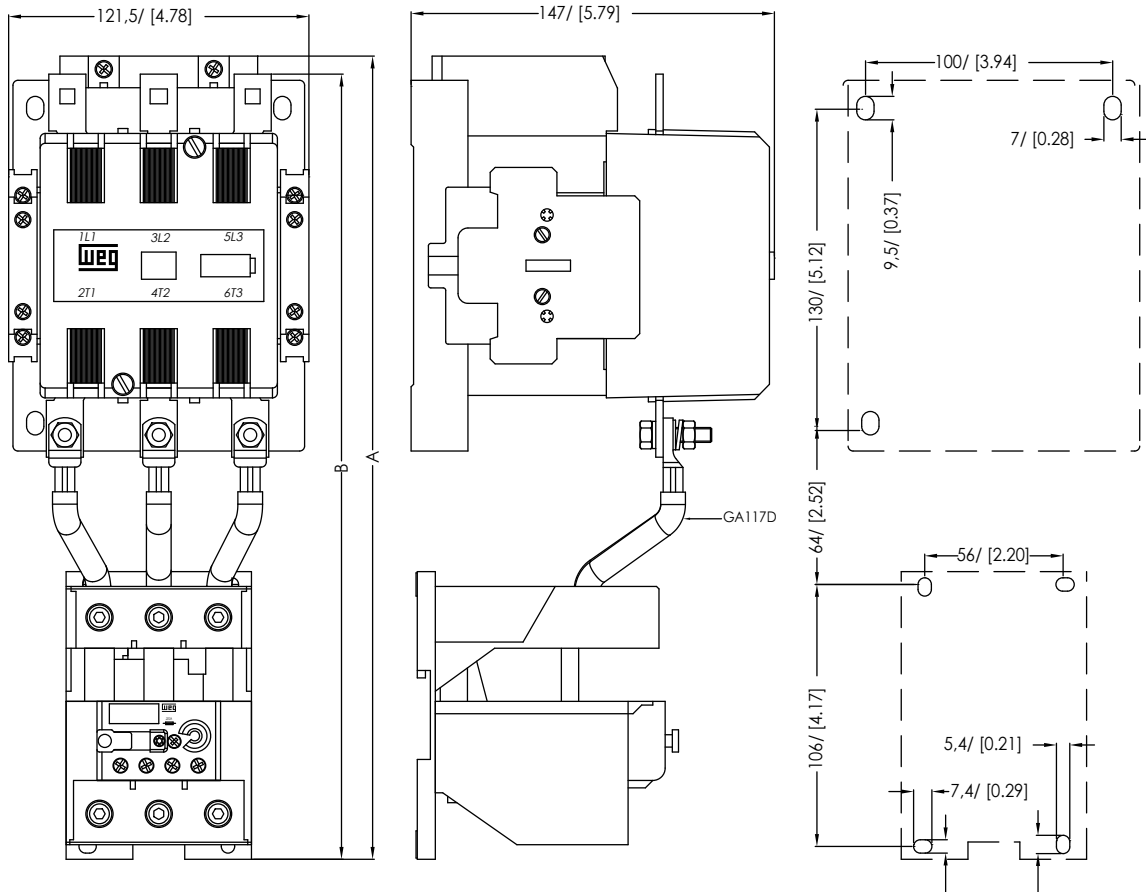

CWM112/CWM150/CWM150N + RW117-2D