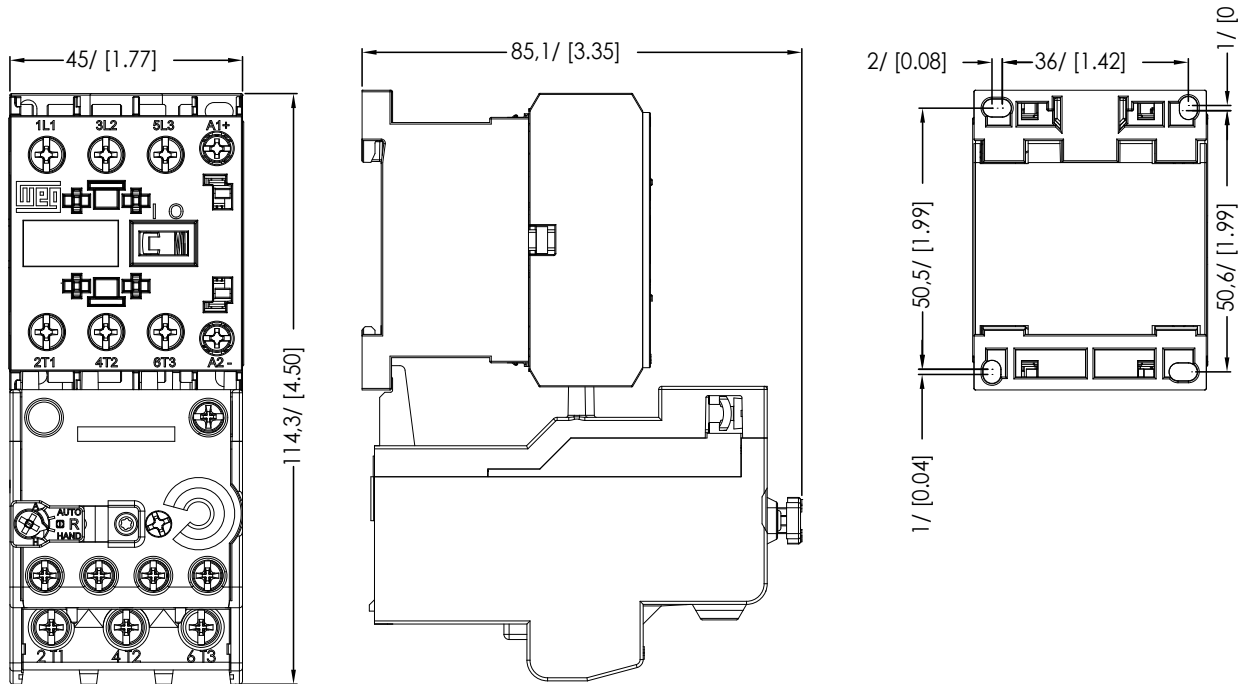

CWC025 + RW17-2D