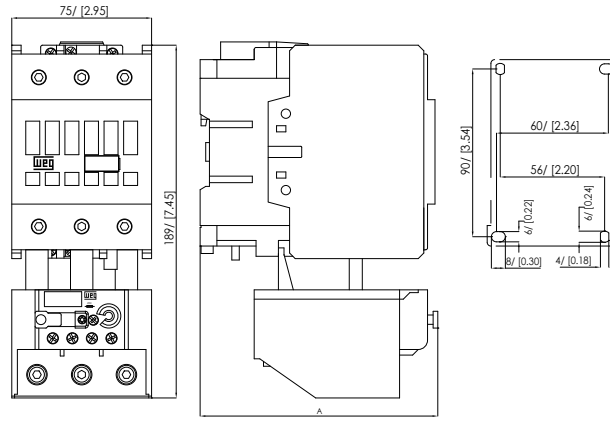

Controls

Thermal Overload Relays - Dimensions mm (in)

RW SERIES

CWM95/95N/105 + RW117-1D