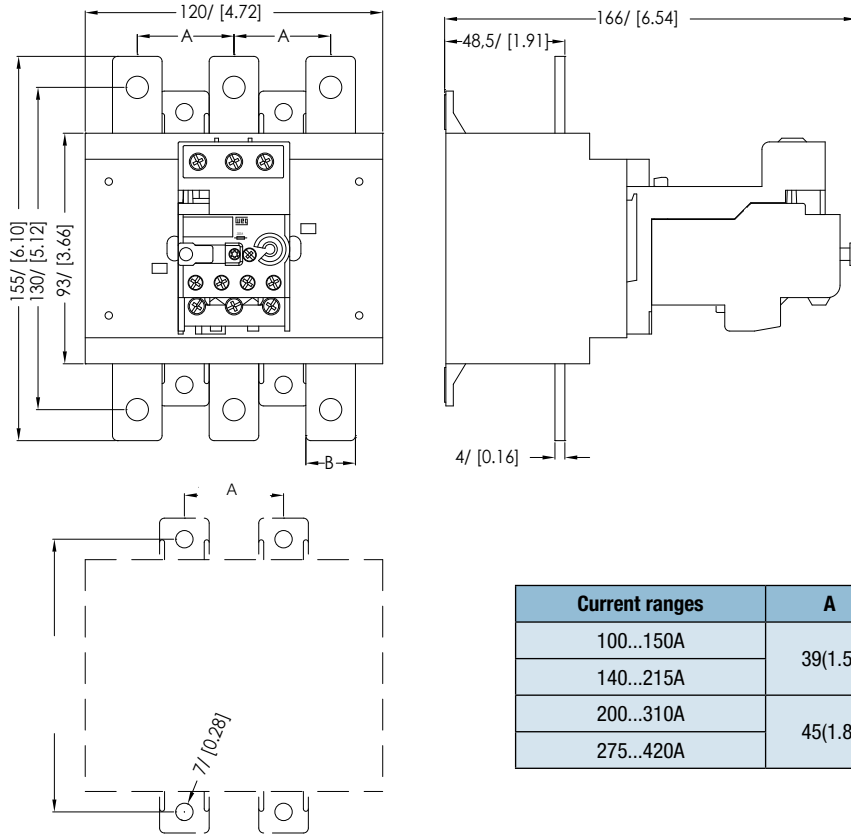

Controls

Thermal Overload Relays - Dimensions mm (in)

RW SERIES

RW317